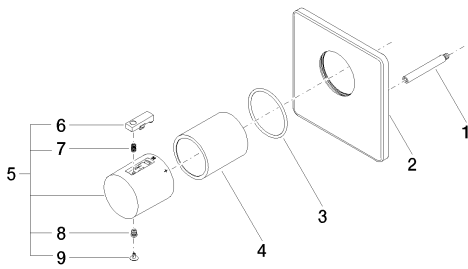

Shower - LULU

xTOOL Concealed thermostat without volume control - polished chrome

Article number: 36 416 710-00

- Cover plate 4-3/4" x 4-3/4"
- Temperature control handle with safety lock at 100 °F/ 38°C

polished chrome

Accessory is required for this item.

Dimensional drawing

All dimensions in mm / inch = mm x 0,0394

Shower - LULU

xTOOL Concealed thermostat without volume control - polished chrome

Article number: 36 416 710-00

Other surface finishes

platinum matte

36 416 710-06

Other surfaces upon request (extra service)

Required article

35 517 970-90 0010

xTOOL Concealed thermostat
rough -

Shower - LULU

xTOOL Concealed thermostat without volume control - polished chrome

Article number: 36 416 710-00

Exploded drawing

Spare parts list

Number	Item Number	Designation	Number of units
1	04 31 09 095 00 90	Mounting bracket -	1
2	09 11 02 198-00	Escutcheon - polished chrome	1
3	09 14 10 049 90	Washer -	1
4	09 21 02 112-00	Hood / sleeve - polished chrome	1
5	04 17 33 004 01-00	Handle - polished chrome	1
6	09 21 33 010-00	Conversion - polished chrome	1
7	09 16 02 027 90	Handle -	1
8	09 30 30 136 90	Mounting bracket -	1
9	09 31 20 049-00	Cover - polished chrome	1