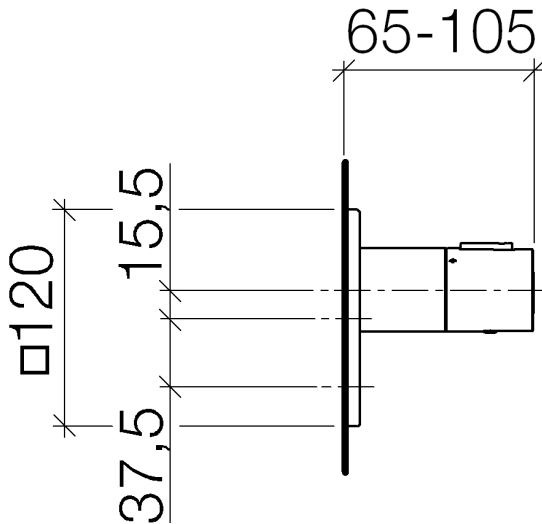

Shower - LULU

xTOOL Concealed thermostat without volume control - polished chrome

Article number: 36 416 710-00

- Cover plate 4-3/4" x 4-3/4"
- Temperature control handle with safety lock at 100 °F/ 38°C

polished chrome

Accessory is required for this item.

Dimensional drawing

All dimensions in mm / inch = mm x 0,0394

Shower - LULU

xTOOL Concealed thermostat without volume control - polished chrome

Article number: 36 416 710-00

Other surface finishes

platinum matte

36 416 710-06

Other surfaces upon request (extra service)

Required article

35 517 970-90 0010

xTOOL Concealed thermostat
rough -

Shower - LULU

xTOOL Concealed thermostat without volume control - polished chrome

Article number: 36 416 710-00

Exploded drawing

Spare parts list

Number	Item Number	Designation	Number of units
1	04 31 09 095 00 90	Mounting bracket -	1
2	09 11 02 198-00	Escutcheon - polished chrome	1
3	09 14 10 049 90	Washer -	1
4	09 21 02 112-00	Hood / sleeve - polished chrome	1
5	04 17 33 004 01-00	Handle - polished chrome	1
6	09 21 33 010-00	Conversion - polished chrome	1
7	09 16 02 027 90	Handle -	1
8	09 30 30 136 90	Mounting bracket -	1
9	09 31 20 049-00	Cover - polished chrome	1