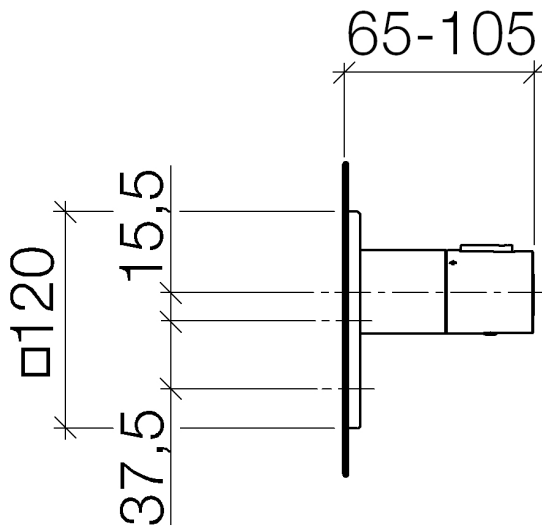

Shower - LULU

xTOOL Concealed thermostat without volume control - polished chrome

Article number: 36 416 710-00

- Cover plate 4-3/4" x 4-3/4"
- Temperature control handle with safety lock at 100 °F/ 38°C

polished chrome

Accessory is required for this item.

Dimensional drawing

All dimensions in mm / inch = mm x 0,0394

## Shower - LULU

xTOOL Concealed thermostat without volume control - polished chrome

Article number: 36 416 710-00

## Required article

35 517 970-90 0010

xTOOL Concealed thermostat  
rough -