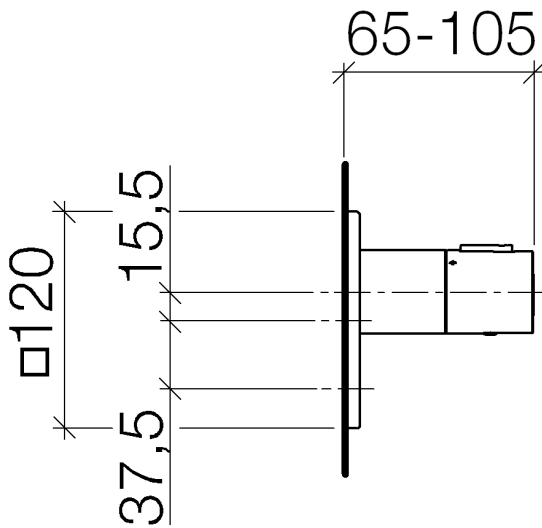

Shower - LULU

xTOOL Concealed thermostat without volume control - polished chrome

Article number: 36 416 710-00

- Cover plate 4-3/4" x 4-3/4"
- Temperature control handle with safety lock at 100 °F/ 38°C

polished chrome

Accessory is required for this item.

Dimensional drawing

All dimensions in mm / inch = mm x 0,0394