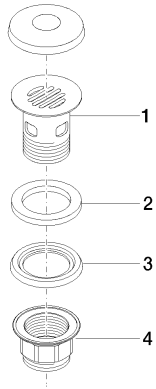

Sink - MEM

European grid drain 1 1/4" - Cyprum - Cyprum

Article number: 10 105 970-49

Exploded drawing

Spare parts list

Number	Item Number	Designation	Number of units
1	09 11 01 027-49	Cup - Cyprum	1
2	09 14 05 039 90	Washer -	1
3	09 14 03 025 90	Washer -	1
4	09 23 10 020-49	nut	1