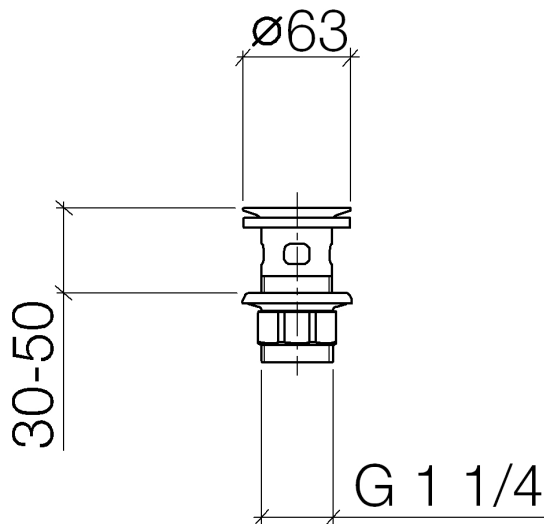

Sink - MEM

European grid drain 1 1/4" - Cyprum

Article number: 10 105 970-49

- Suitable only for basins with overflow.

Cyprum

Accessory is required for this item.

## Dimensional drawing

All dimensions in mm / inch = mm x 0,0394

## Sink - MEM

European grid drain 1 1/4" - Cyprum

Article number: 10 105 970-49