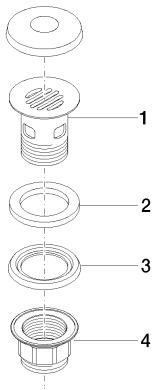

## Dimensional drawing

All dimensions in mm / inch = mm x 0,0394

### Required article

09 14 05 016 90  
Washer -

09 23 30 015-00  
Nut 1 1/4" - polished chrome

09 28 23 005-00  
Pipe - polished chrome

## Sink - MEM

European grid drain 1 1/4" - Cyprum

Article number: 10 105 970-49

### Spare parts list

Number	Item Number	Designation	Number of units
1	09 11 01 027-49	Cup - Cyprum	1
2	09 14 05 039 90	Washer -	1
3	09 14 03 025 90	Washer -	1
4	09 23 10 020-49	nut	1