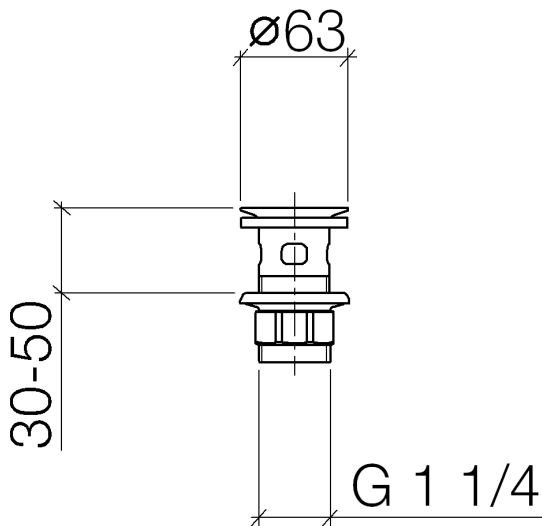

Sink - MEM

European grid drain 1 1/4" - Cyprum

Article number: 10 105 970-49

- Suitable only for basins with overflow.

Cyprum

Accessory is required for this item.

Dimensional drawing

All dimensions in mm / inch = mm x 0,0394

Sink - MEM

European grid drain 1 1/4" - Cyprum

Article number: 10 105 970-49

Other surface finishes

polished chrome
10 105 970-00

platinum matte
10 105 970-06

platinum
10 105 970-08

Durabronze
10 105 970-09

Article number: 10 105 970-49

Required article

09 14 05 016 90

Washer -

09 23 30 015-00

Nut 1 1/4" - polished chrome

09 28 23 005-00

Pipe - polished chrome