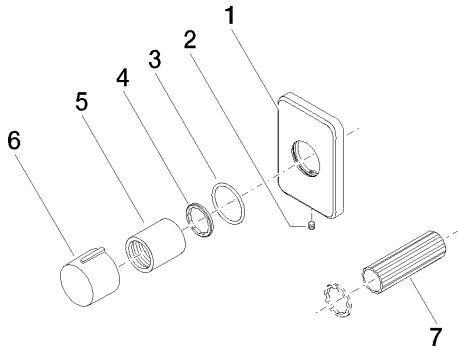

Shower - LULU

Wall valve - polished chrome - polished chrome

Article number: 36 310 710-00

Exploded drawing

Spare parts list

Number	Item Number	Designation	Number of units
1	09 27 71 006-00	Escutcheon - polished chrome	1
2	09 31 11 007 90	Mounting bracket -	1
3	09 14 10 063 90	Washer -	1
4	09 16 01 025 90	Ring -	1
5	09 21 02 070-00	Hood / sleeve - polished chrome	1
6	09 20 97 030-00	Handle - polished chrome	1
7	09 30 09 010 90	assembly wrench -	1