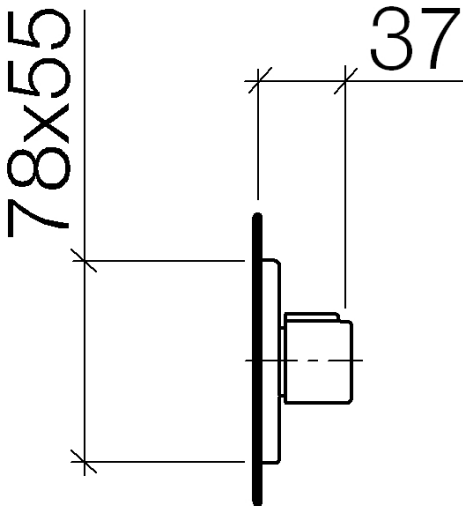

Shower - LULU
Wall valve - polished chrome
Article number: 36 310 710-00

- Flange 3-1/8" x 2-1/8"

polished chrome

Accessory is required for this item.

Dimensional drawing

All dimensions in mm / inch = mm x 0,0394

Shower - LULU
Wall valve - polished chrome
Article number: 36 310 710-00

Other surface finishes

platinum matte
36 310 710-06

Other surfaces upon request (extra service)

Required article

35 621 970-90 0010
Rough for wall valve
clockwise-closing 1/2" -

35 622 970-90 0010
Rough for wall valve
clockwise-closing 3/4" -

Shower - LULU
Wall valve - polished chrome
Article number: 36 310 710-00

Exploded drawing

Spare parts list

Number	Item Number	Designation	Number of units
1	09 27 71 006-00	Escutcheon - polished chrome	1
2	09 31 11 007 90	Mounting bracket -	1
3	09 14 10 063 90	Washer -	1
4	09 16 01 025 90	Ring -	1
5	09 21 02 070-00	Hood / sleeve - polished chrome	1
6	09 20 97 030-00	Handle - polished chrome	1
7	09 30 09 010 90	assembly wrench -	1