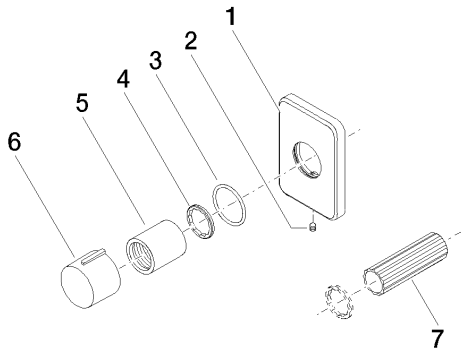

Shower - LULU
Wall valve - polished chrome
Article number: 36 310 710-00

- Flange 3-1/8" x 2-1/8"

polished chrome

Accessory is required for this item.

Dimensional drawing

All dimensions in mm / inch = mm x 0,0394

Shower - LULU
Wall valve - polished chrome
Article number: 36 310 710-00

Other surface finishes

platinum matte
36 310 710-06

Other surfaces upon request (extra service)

Required article

35 621 970-90 0010
Rough for wall valve
clockwise-closing 1/2" -

35 622 970-90 0010
Rough for wall valve
clockwise-closing 3/4" -

Shower - LULU
Wall valve - polished chrome
Article number: 36 310 710-00

Exploded drawing

Spare parts list

Number	Item Number	Designation	Number of units
1	09 27 71 006-00	Escutcheon - polished chrome	1
2	09 31 11 007 90	Mounting bracket -	1
3	09 14 10 063 90	Washer -	1
4	09 16 01 025 90	Ring -	1
5	09 21 02 070-00	Hood / sleeve - polished chrome	1
6	09 20 97 030-00	Handle - polished chrome	1
7	09 30 09 010 90	assembly wrench -	1