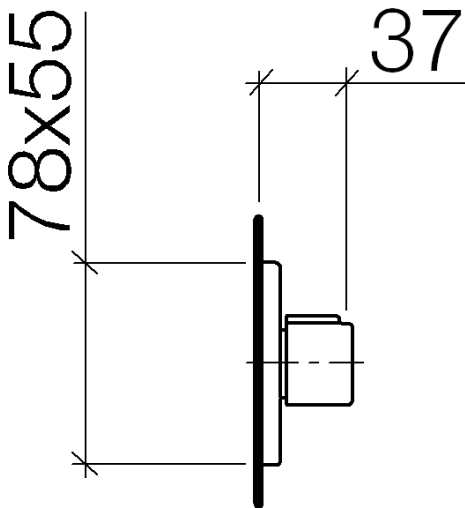

Shower - LULU

Wall valve - polished chrome

Article number: 36 310 710-00

- Flange 3-1/8" x 2-1/8"

polished chrome

Accessory is required for this item.

Dimensional drawing

All dimensions in mm / inch = mm x 0,0394

Shower - LULU

Wall valve - polished chrome

Article number: 36 310 710-00

Other surface finishes

platinum matte

36 310 710-06

Other surfaces upon request (extra service)

Required article

35 621 970-90 0010

Rough for wall valve
clockwise-closing 1/2" -

35 622 970-90 0010

Rough for wall valve
clockwise-closing 3/4" -