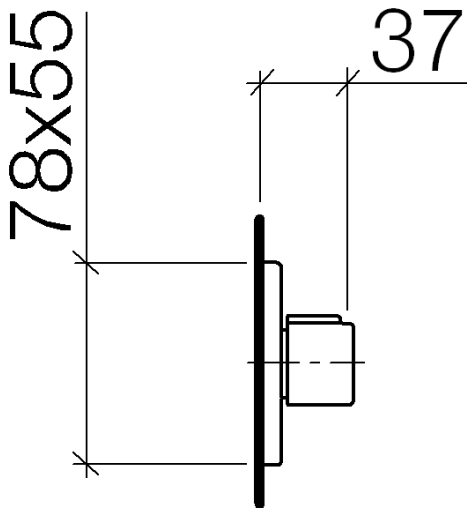

Shower - LULU
Wall valve - polished chrome
Article number: 36 310 710-00

- Flange 3-1/8" x 2-1/8"

polished chrome

Accessory is required for this item.

Dimensional drawing

All dimensions in mm / inch = mm x 0,0394