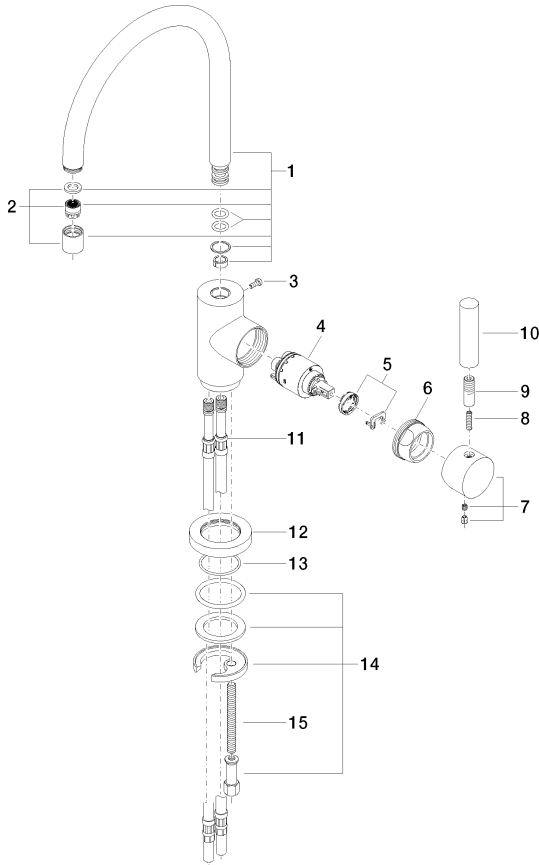

Kitchen sink - Tara Classic
 Single-lever mixer - polished chrome - polished chrome
 Article number: 33 800 888-00 0010

Exploded drawing

Spare parts list

Number	Item Number	Designation	Number of units
1	90 28 22 048 03-00	Outlet - polished chrome	1
2	90 23 01 028 00-00	Aerator - polished chrome	1
3	09 30 30 054 90	Mounting bracket -	1
4	90 15 05 063 00 90	EHM cartridge -	1
5	04 28 10 148 00 90	EHM cartridge -	1
6	09 24 04 107-00	Wall connection - polished chrome	1
7	90 20 88 040 00-00	Lever - polished chrome	1
8	09 31 11 010 90	Mounting bracket -	1
9	09 24 04 048-00	Lever - polished chrome	1
10	11 170 880-00	Lever - polished chrome	1
11	04 30 04 044 00 90	Tube -	2
12	09 28 10 055-00	Escutcheon - polished chrome	1
13	09 14 10 034 90	Washer -	1
14	04 30 11 038 00 90	Mounting bracket -	1
15	09 31 11 011 90	Mounting bracket -	1