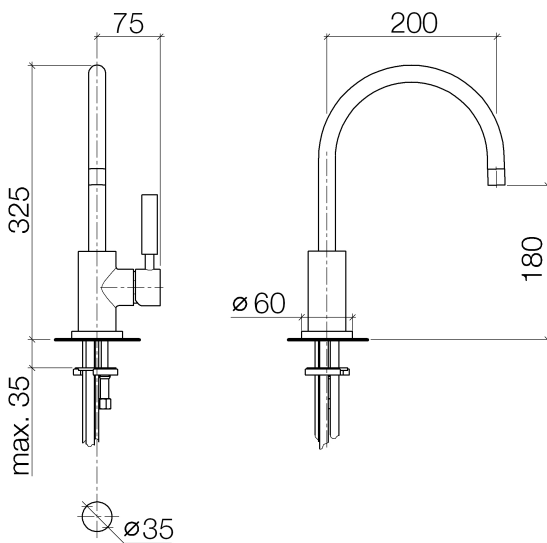

Kitchen sink - Tara Classic  
Single-lever mixer - polished chrome  
Article number: 33 800 888-00 0010

- 7-7/8" Projection
- Swivel spout 360°
- Areated stream
- Total height 12-3/4"
- Height to aerator/spout outlet 7-1/8"
- 1-3/8" hole diameter
- 2x 3/8" US flexible supply lines
- Water flow rate limited to max. 1.5 gpm
- lead-free
- (ADA)
- Combination with hand spray set or profi hand spray set not possible.

### Dimensional drawing

All dimensions in mm / inch = mm x 0,0394

Kitchen sink - Tara Classic  
Single-lever mixer - polished chrome  
Article number: 33 800 888-00 0010

### Flow rate chart

### Recommended article

10 713 970-00  
 AIR SWITCH operating  
 button, trim parts only -  
 polished chrome

82 434 970-00  
 Soap dispenser with flange -  
 polished chrome