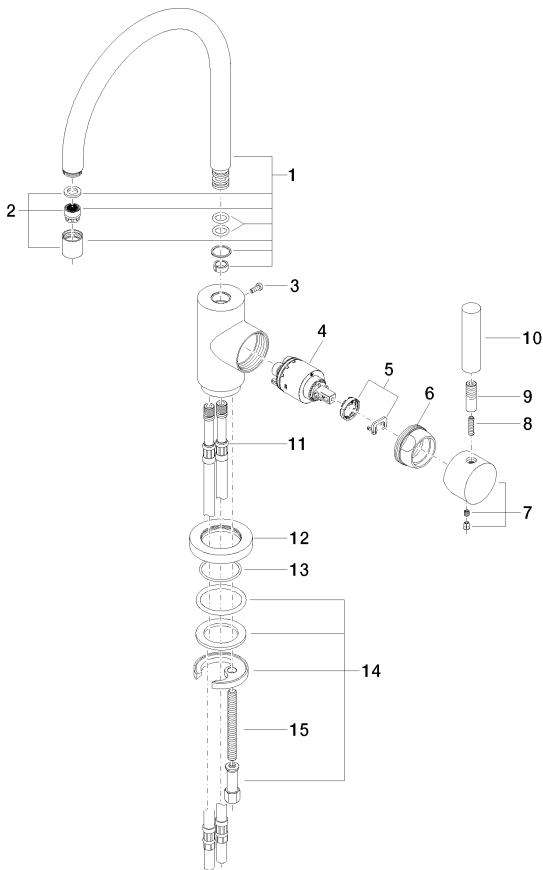

Kitchen sink - Tara Classic  
Single-lever mixer - polished chrome  
Article number: 33 800 888-00 0010

- 7-7/8" Projection
- Swivel spout 360°
- Areated stream
- Total height 12-3/4"
- Height to aerator/spout outlet 7-1/8"
- 1-3/8" hole diameter
- 2x 3/8" US flexible supply lines
- Water flow rate limited to max. 1.5 gpm
- lead-free
- (ADA)
- Combination with hand spray set or profi hand spray set not possible.

### Recommended article

10 713 970-00  
 AIR SWITCH operating  
 button, trim parts only -  
 polished chrome

82 434 970-00  
 Soap dispenser with flange -  
 polished chrome

### Exploded drawing

### Spare parts list

Number	Item Number	Designation	Number of units
1	90 28 22 048 03-00	Outlet - polished chrome	1
2	90 23 01 028 00-00	Aerator - polished chrome	1
3	09 30 30 054 90	Mounting bracket -	1
4	90 15 05 063 00 90	EHM cartridge -	1
5	04 28 10 148 00 90	EHM cartridge -	1
6	09 24 04 107-00	Wall connection - polished chrome	1
7	90 20 88 040 00-00	Lever - polished chrome	1
8	09 31 11 010 90	Mounting bracket -	1
9	09 24 04 048-00	Lever - polished chrome	1
10	11 170 880-00	Lever - polished chrome	1
11	04 30 04 044 00 90	Tube -	2
12	09 28 10 055-00	Escutcheon - polished chrome	1
13	09 14 10 034 90	Washer -	1
14	04 30 11 038 00 90	Mounting bracket -	1
15	09 31 11 011 90	Mounting bracket -	1