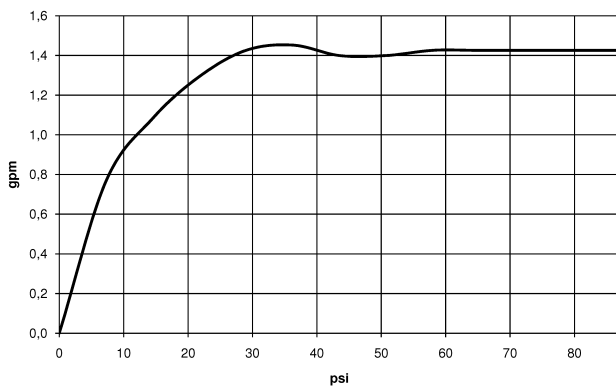

Kitchen sink - Tara Classic  
Single-lever mixer - polished chrome  
Article number: 33 800 888-00 0010

- 7-7/8" Projection
- Swivel spout 360°
- Areated stream
- Total height 12-3/4"
- Height to aerator/spout outlet 7-1/8"
- 1-3/8" hole diameter
- 2x 3/8" US flexible supply lines
- Water flow rate limited to max. 1.5 gpm
- lead-free
- (ADA)
- Combination with hand spray set or profi hand spray set not possible.

### Dimensional drawing

All dimensions in mm / inch = mm x 0,0394

Kitchen sink - Tara Classic  
Single-lever mixer - polished chrome  
Article number: 33 800 888-00 0010

### Flow rate chart