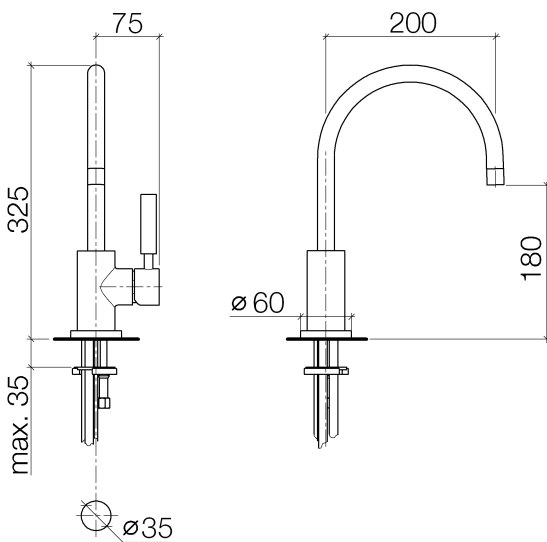

Kitchen sink - Tara Classic
Single-lever mixer - polished chrome
Article number: 33 800 888-00 0010

- 7-7/8" Projection
- Swivel spout 360°
- Areated stream
- Total height 12-3/4"
- Height to aerator/spout outlet 7-1/8"
- 1-3/8" hole diameter
- 2x 3/8" US flexible supply lines
- Water flow rate limited to max. 1.5 gpm
- lead-free
- (ADA)
- Combination with hand spray set or profi hand spray set not possible.

polished chrome

Dimensional drawing

All dimensions in mm / inch = mm x 0,0394

Kitchen sink - Tara Classic
Single-lever mixer - polished chrome
Article number: 33 800 888-00 0010

Flow rate chart

Other surface finishes

platinum matte
33 800 888-06 0010

platinum
33 800 888-08 0010

Dark Platinum matte
33 800 888-99 0010

Other surfaces upon request (extra service)

Kitchen sink - Tara Classic
Single-lever mixer - polished chrome
Article number: 33 800 888-00 0010

Recommended article

10 713 970-00
AIR SWITCH operating
button, trim parts only -
polished chrome

82 434 970-00
Soap dispenser with flange -
polished chrome