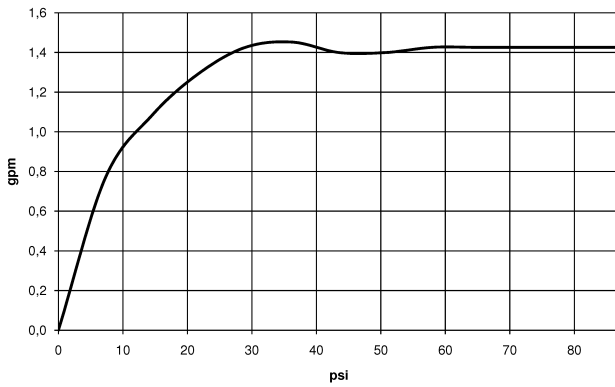

Kitchen sink - Tara Classic
Single-lever mixer - polished chrome
Article number: 33 800 888-00 0010

- 7-7/8" Projection
- Swivel spout 360°
- Areated stream
- Total height 12-3/4"
- Height to aerator/spout outlet 7-1/8"
- 1-3/8" hole diameter
- 2x 3/8" US flexible supply lines
- Water flow rate limited to max. 1.5 gpm
- lead-free
- (ADA)
- Combination with hand spray set or profi hand spray set not possible.

polished chrome

Dimensional drawing

All dimensions in mm / inch = mm x 0,0394

Kitchen sink - Tara Classic
Single-lever mixer - polished chrome
Article number: 33 800 888-00 0010

Flow rate chart

Other surface finishes