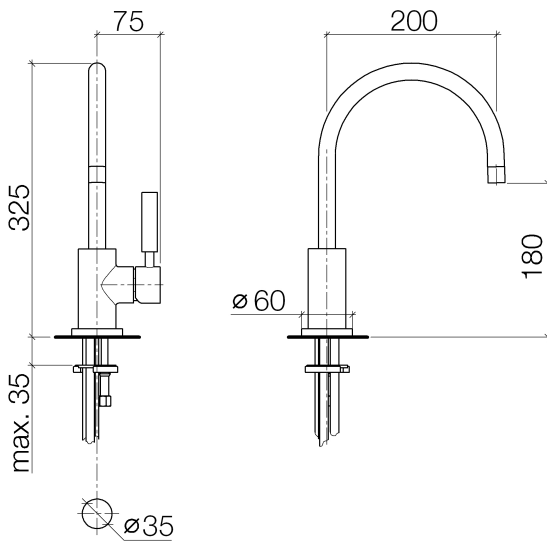

Kitchen sink - Tara Classic  
Single-lever mixer - polished chrome  
Article number: 33 800 888-00 0010

- 7-7/8" Projection
- Swivel spout 360°
- Areated stream
- Total height 12-3/4"
- Height to aerator/spout outlet 7-1/8"
- 1-3/8" hole diameter
- 2x 3/8" US flexible supply lines
- Water flow rate limited to max. 1.5 gpm
- lead-free
- (ADA)
- Combination with hand spray set or profi hand spray set not possible.

### Dimensional drawing

All dimensions in mm / inch = mm x 0,0394