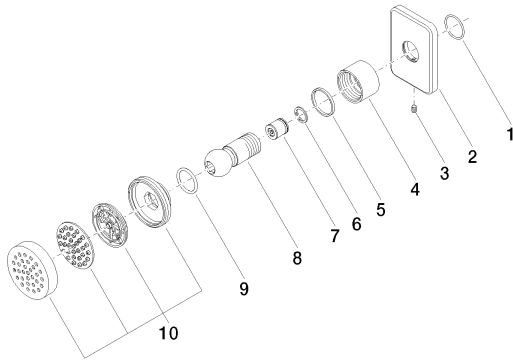

Shower - LULU

Body spray without volume control - polished chrome - polished chrome

Article number: 28 518 710-00

Exploded drawing

Spare parts list

Number	Item Number	Designation	Number of units
1	09 14 10 098 90	Washer -	1
2	09 27 71 004-00	Escutcheon - polished chrome	1
3	09 31 11 048 90	Mounting bracket -	1
4	09 23 30 026-00	Mounting bracket - polished chrome	1
5	09 14 15 010 90	Ring -	1
6	09 16 01 014 90	Ring -	1
7	09 23 01 048 90	Application -	1
8	09 21 40 016-00	Ball joint - polished chrome	1
9	09 14 10 015 90	Washer -	1
10	90 12 05 027 00-00	shower head - polished chrome	1