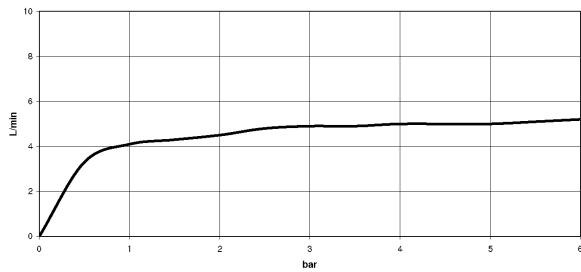

Shower - LULU
Body spray without volume control - polished chrome
Article number: 28 518 710-00

- Ø 2-1/8"
- swivels 25°
- Stream: Rain
- Descaling system
- Flange 3-1/8" x 2-1/8"
- 1/2" connection
- Water flow rate limited to max. 1.3 gpm

polished chrome

Dimensional drawing

All dimensions in mm / inch = mm x 0,0394

Shower - LULU
Body spray without volume control - polished chrome
Article number: 28 518 710-00

Flow rate chart

Trajectory length diagram

Shower - LULU
Body spray without volume control - polished chrome
Article number: 28 518 710-00

Other surface finishes

platinum matte
28 518 710-06

Other surfaces upon request (extra service)

Exploded drawing