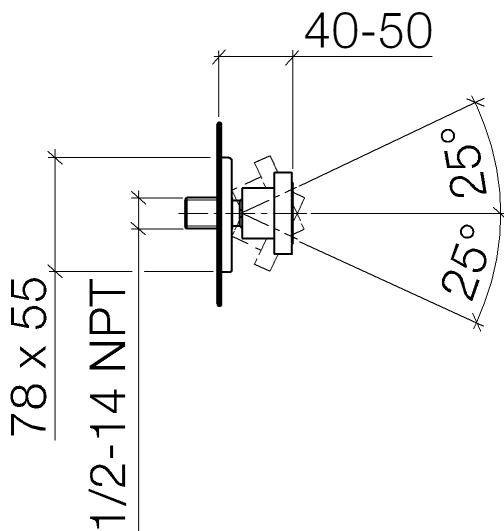

Shower - LULU
Body spray without volume control - polished chrome
Article number: 28 518 710-00

- Ø 2-1/8"
- swivels 25°
- Stream: Rain
- Descaling system
- Flange 3-1/8" x 2-1/8"
- 1/2" connection
- Water flow rate limited to max. 1.3 gpm

polished chrome

Dimensional drawing

All dimensions in mm / inch = mm x 0,0394

Shower - LULU
Body spray without volume control - polished chrome
Article number: 28 518 710-00

Flow rate chart

Trajectory length diagram

Shower - LULU
Body spray without volume control - polished chrome
Article number: 28 518 710-00

Other surface finishes

platinum matte
28 518 710-06

Other surfaces upon request (extra service)

Exploded drawing

Spare parts list

Number	Item Number	Designation	Number of units
1	09 14 10 098 90	Washer -	1
2	09 27 71 004-00	Escutcheon - polished chrome	1
3	09 31 11 048 90	Mounting bracket -	1
4	09 23 30 026-00	Mounting bracket - polished chrome	1
5	09 14 15 010 90	Ring -	1
6	09 16 01 014 90	Ring -	1
7	09 23 01 048 90	Application -	1
8	09 21 40 016-00	Ball joint - polished chrome	1
9	09 14 10 015 90	Washer -	1
10	90 12 05 027 00-00	shower head - polished chrome	1