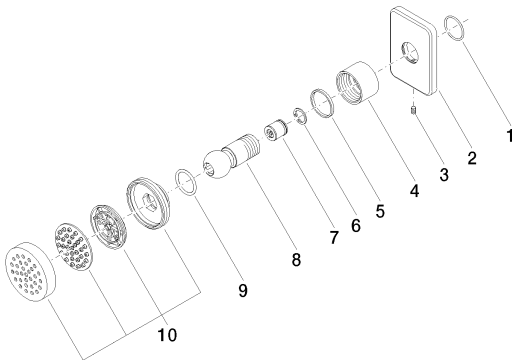

Shower - LULU
Body spray without volume control - polished chrome
Article number: 28 518 710-00

- Ø 2-1/8"
- swivels 25°
- Stream: Rain
- Descaling system
- Flange 3-1/8" x 2-1/8"
- 1/2" connection
- Water flow rate limited to max. 1.3 gpm

polished chrome

Dimensional drawing

All dimensions in mm / inch = mm x 0,0394

Shower - LULU
Body spray without volume control - polished chrome
Article number: 28 518 710-00

Flow rate chart

Trajectory length diagram

Shower - LULU
Body spray without volume control - polished chrome
Article number: 28 518 710-00

Other surface finishes

platinum matte
28 518 710-06

Other surfaces upon request (extra service)

Exploded drawing

Spare parts list

Number	Item Number	Designation	Number of units
1	09 14 10 098 90	Washer -	1
2	09 27 71 004-00	Escutcheon - polished chrome	1
3	09 31 11 048 90	Mounting bracket -	1
4	09 23 30 026-00	Mounting bracket - polished chrome	1
5	09 14 15 010 90	Ring -	1
6	09 16 01 014 90	Ring -	1
7	09 23 01 048 90	Application -	1
8	09 21 40 016-00	Ball joint - polished chrome	1
9	09 14 10 015 90	Washer -	1
10	90 12 05 027 00-00	shower head - polished chrome	1