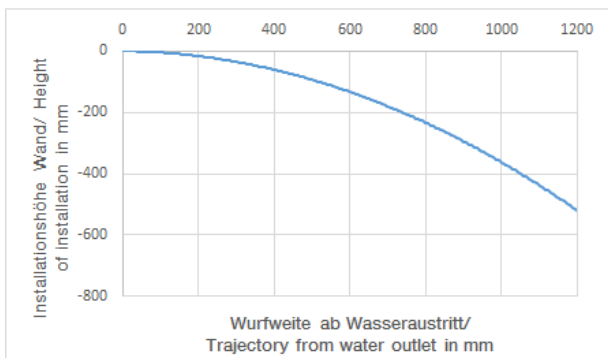

Shower - LULU
Body spray without volume control - polished chrome
Article number: 28 518 710-00

- Ø 2-1/8"
- swivels 25°
- Stream: Rain
- Descaling system
- Flange 3-1/8" x 2-1/8"
- 1/2" connection
- Water flow rate limited to max. 1.3 gpm

polished chrome

Dimensional drawing

All dimensions in mm / inch = mm x 0,0394

Shower - LULU
Body spray without volume control - polished chrome
Article number: 28 518 710-00

Flow rate chart

Trajectory length diagram

Shower - LULU
Body spray without volume control - polished chrome
Article number: 28 518 710-00

Other surface finishes

platinum matte
28 518 710-06

Other surfaces upon request (extra service)

Exploded drawing