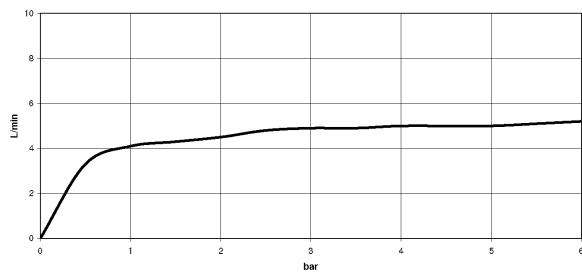

Shower - LULU

Body spray without volume control - polished chrome

Article number: 28 518 710-00

- Ø 2-1/8"
- swivels 25°
- Stream: Rain
- Descaling system
- Flange 3-1/8" x 2-1/8"
- 1/2" connection
- Water flow rate limited to max. 1.3 gpm

polished chrome

Dimensional drawing

All dimensions in mm / inch = mm x 0,0394

Shower - LULU
 Body spray without volume control - polished chrome
 Article number: 28 518 710-00

Flow rate chart

Shower - LULU
Body spray without volume control - polished chrome
Article number: 28 518 710-00