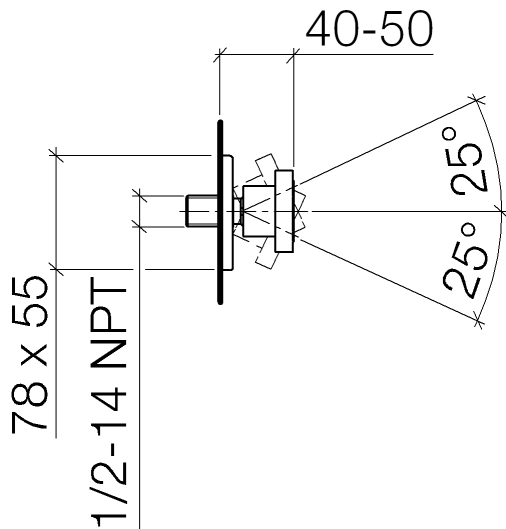

Shower - LULU

Body spray without volume control - polished chrome

Article number: 28 518 710-00

- Ø 2-1/8"
- swivels 25°
- Stream: Rain
- Descaling system
- Flange 3-1/8" x 2-1/8"
- 1/2" connection
- Water flow rate limited to max. 1.3 gpm

polished chrome

Dimensional drawing

All dimensions in mm / inch = mm x 0,0394

Shower - LULU
 Body spray without volume control - polished chrome
 Article number: 28 518 710-00

Flow rate chart

Shower - LULU
Body spray without volume control - polished chrome
Article number: 28 518 710-00