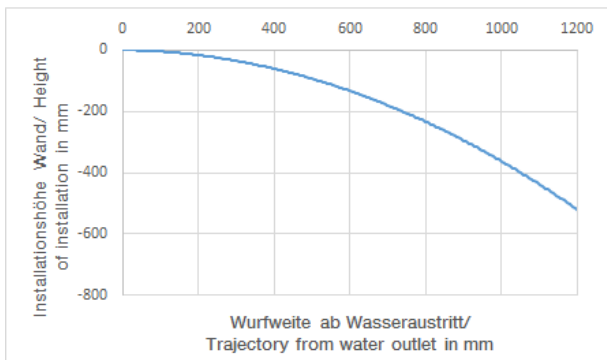

Shower - LULU

Body spray without volume control - polished chrome

Article number: 28 518 710-00

- Ø 2-1/8"
- swivels 25°
- Stream: Rain
- Descaling system
- Flange 3-1/8" x 2-1/8"
- 1/2" connection
- Water flow rate limited to max. 1.3 gpm

polished chrome

Dimensional drawing

All dimensions in mm / inch = mm x 0,0394

Shower - LULU
 Body spray without volume control - polished chrome
 Article number: 28 518 710-00

Flow rate chart

Shower - LULU
Body spray without volume control - polished chrome
Article number: 28 518 710-00