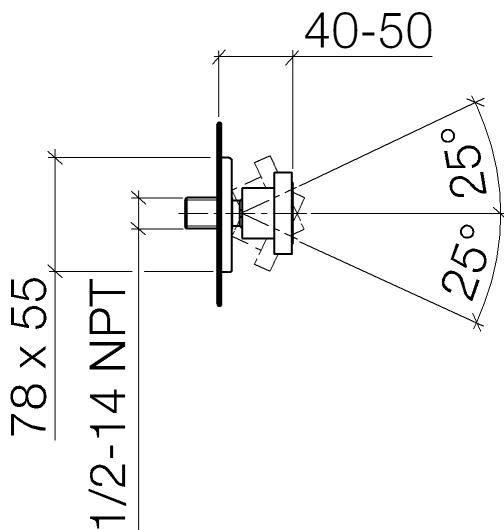

Shower - LULU

Body spray without volume control - polished chrome

Article number: 28 518 710-00

- Ø 2-1/8"
- swivels 25°
- Stream: Rain
- Descaling system
- Flange 3-1/8" x 2-1/8"
- 1/2" connection
- Water flow rate limited to max. 1.3 gpm

polished chrome

Dimensional drawing

All dimensions in mm / inch = mm x 0,0394