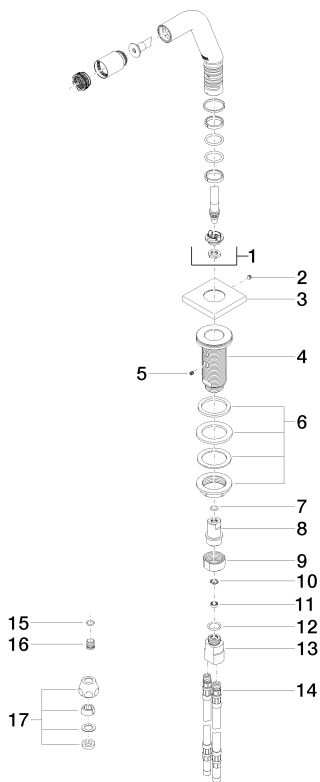

Bidet - MEM

Bidet spout without drain - platinum matte

Article number: 13 900 972-06

- 4-7/8" Projection
- swivels 15°
- Round aerated stream
- Total height 4-1/4"
- Height to aerator/spout outlet 3-3/4"
- 1-3/8" hole diameter
- Flange 2-3/8" x 2-3/8"
- 2x 10 mm European flexible supply lines
- Water flow rate limited to max. 1.3 gpm
- Fittings group in compliance with DIN 4109: 1

platinum matte

Accessory is required for this item.

Dimensional drawing

All dimensions in mm / inch = mm x 0,0394

Bidet - MEM

Bidet spout without drain - platinum matte

Article number: 13 900 972-06

Flow rate chart

Bidet - MEM

Bidet spout without drain - platinum matte

Article number: 13 900 972-06

Required article

04 30 04 045 00 90

Tube 3/8" -

Exploded drawing

Spare parts list

Number	Item Number	Designation	Number of units
1	90 28 22 258 00-06	Outlet - platinum matte	1
2	04 31 11 112 00 90	Mounting bracket -	1
3	09 27 22 043-06	Escutcheon - platinum matte	1
4	09 30 01 195-06	Wall connection - platinum matte	1
5	09 31 11 007 90	Mounting bracket -	1
6	04 23 10 009 01 90	Mounting bracket -	1
7	09 14 10 061 90	Washer -	1
8	09 24 03 237 90	Extension -	1
9	09 23 10 099 90	Mounting bracket -	1
10	09 16 01 016 90	Ring -	1
11	09 23 01 033 90	Application -	1
12	09 14 10 130 90	Washer -	1
13	09 11 10 055 10 90	Wall connection -	1
14	04 30 04 016 00 90	Tube -	2
15	09 14 10 060 90	Washer -	1
16	09 31 20 065 90	Plug for European drain -	1
17	04 23 30 040 00-06	Wall connection - platinum matte	2