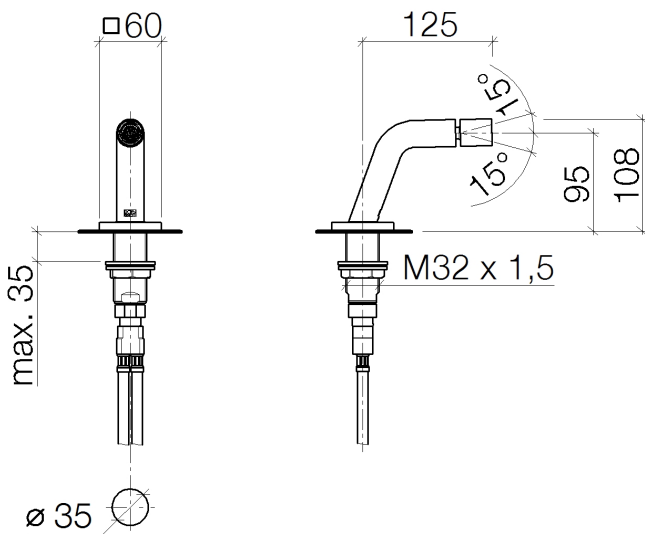

Bidet - MEM

Bidet spout without drain - platinum matte

Article number: 13 900 972-06

- 4-7/8" Projection
- swivels 15°
- Round aerated stream
- Total height 4-1/4"
- Height to aerator/spout outlet 3-3/4"
- 1-3/8" hole diameter
- Flange 2-3/8" x 2-3/8"
- 2x 10 mm European flexible supply lines
- Water flow rate limited to max. 1.3 gpm
- Fittings group in compliance with DIN 4109: 1

platinum matte

Accessory is required for this item.

Dimensional drawing

All dimensions in mm / inch = mm x 0,0394

Bidet - MEM

Bidet spout without drain - platinum matte

Article number: 13 900 972-06

Flow rate chart

Bidet - MEM

Bidet spout without drain - platinum matte

Article number: 13 900 972-06

Required article

04 30 04 045 00 90

Tube 3/8" -

Exploded drawing

Spare parts list

Number	Item Number	Designation	Number of units
1	90 28 22 258 00-06	Outlet - platinum matte	1
2	04 31 11 112 00 90	Mounting bracket -	1
3	09 27 22 043-06	Escutcheon - platinum matte	1
4	09 30 01 195-06	Wall connection - platinum matte	1
5	09 31 11 007 90	Mounting bracket -	1
6	04 23 10 009 01 90	Mounting bracket -	1
7	09 14 10 061 90	Washer -	1
8	09 24 03 237 90	Extension -	1
9	09 23 10 099 90	Mounting bracket -	1
10	09 16 01 016 90	Ring -	1
11	09 23 01 033 90	Application -	1
12	09 14 10 130 90	Washer -	1
13	09 11 10 055 10 90	Wall connection -	1
14	04 30 04 016 00 90	Tube -	2
15	09 14 10 060 90	Washer -	1
16	09 31 20 065 90	Plug for European drain -	1
17	04 23 30 040 00-06	Wall connection - platinum matte	2