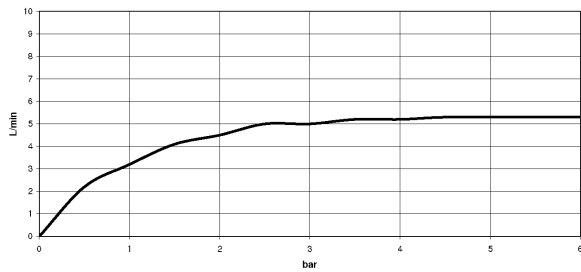

Bidet - MEM

Bidet spout without drain - platinum matte

Article number: 13 900 972-06

- 4-7/8" Projection
- swivels 15°
- Round aerated stream
- Total height 4-1/4"
- Height to aerator/spout outlet 3-3/4"
- 1-3/8" hole diameter
- Flange 2-3/8" x 2-3/8"
- 2x 10 mm European flexible supply lines
- Water flow rate limited to max. 1.3 gpm
- Fittings group in compliance with DIN 4109: 1

platinum matte

Accessory is required for this item.

Dimensional drawing

All dimensions in mm / inch = mm x 0,0394

Bidet - MEM

Bidet spout without drain - platinum matte

Article number: 13 900 972-06

Flow rate chart