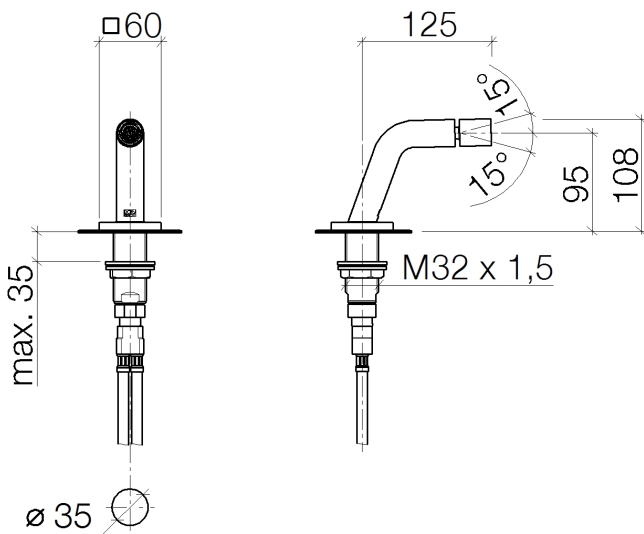

Bidet - MEM

Bidet spout without drain - platinum matte

Article number: 13 900 972-06

- 4-7/8" Projection
- swivels 15°
- Round aerated stream
- Total height 4-1/4"
- Height to aerator/spout outlet 3-3/4"
- 1-3/8" hole diameter
- Flange 2-3/8" x 2-3/8"
- 2x 10 mm European flexible supply lines
- Water flow rate limited to max. 1.3 gpm
- Fittings group in compliance with DIN 4109: 1

platinum matte

Accessory is required for this item.

Dimensional drawing

All dimensions in mm / inch = mm x 0,0394

Bidet - MEM

Bidet spout without drain - platinum matte

Article number: 13 900 972-06

Flow rate chart

Required article

04 30 04 045 00 90

Tube 3/8" -