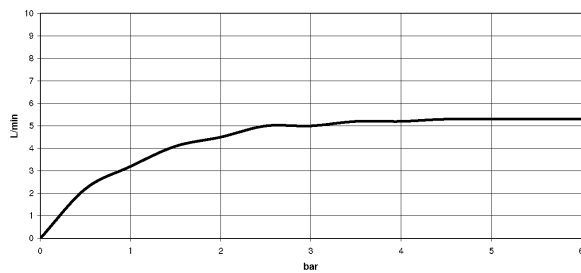

Bidet - MEM

Bidet spout without drain - platinum matte

Article number: 13 900 972-06

- 4-7/8" Projection
- swivels 15°
- Round aerated stream
- Total height 4-1/4"
- Height to aerator/spout outlet 3-3/4"
- 1-3/8" hole diameter
- Flange 2-3/8" x 2-3/8"
- 2x 10 mm European flexible supply lines
- Water flow rate limited to max. 1.3 gpm
- Fittings group in compliance with DIN 4109: 1

platinum matte

Accessory is required for this item.

Dimensional drawing

All dimensions in mm / inch = mm x 0,0394

Bidet - MEM

Bidet spout without drain - platinum matte

Article number: 13 900 972-06

Flow rate chart