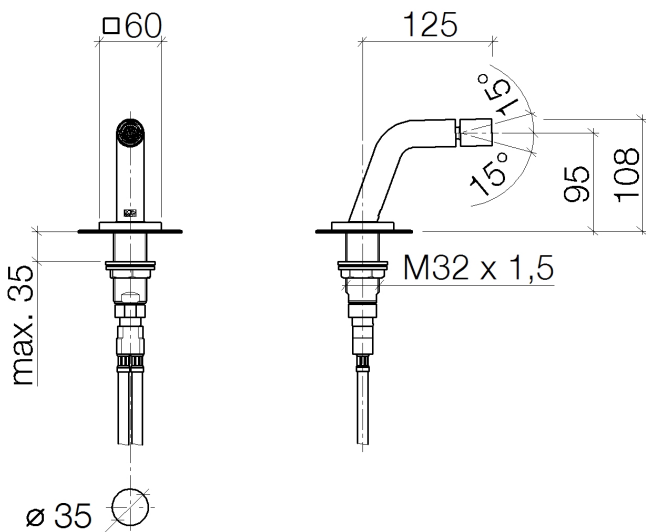

Bidet - MEM

Bidet spout without drain - platinum matte

Article number: 13 900 972-06

- 4-7/8" Projection
- swivels 15°
- Round aerated stream
- Total height 4-1/4"
- Height to aerator/spout outlet 3-3/4"
- 1-3/8" hole diameter
- Flange 2-3/8" x 2-3/8"
- 2x 10 mm European flexible supply lines
- Water flow rate limited to max. 1.3 gpm
- Fittings group in compliance with DIN 4109: 1

platinum matte

Accessory is required for this item.

Dimensional drawing

All dimensions in mm / inch = mm x 0,0394