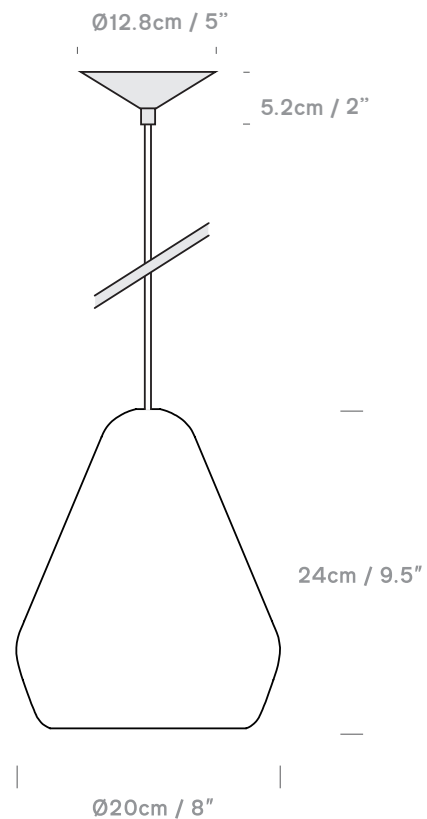

**Core 15**  
UK/EU PC089105XX  
USA PC089305XX

**Core 20**  
UK/EU PC089110XX  
USA PC089310XX

**innermost**  
CORE PC0891XX-XX

 This luminaire is compatible with bulbs of the energy classes:

- A++
- A+
- A
- B
- C
- D
- E

874/2012 

**Product Category**

Pendant

**Material**

Glass

**Cable**

4m. Clear - white braided cable  
Smoke - black braided cable

**Ceiling Rose**

Clear - white conical  
Smoke - black conical

**Lightsource**

UK/EU E27 Max 60W, USA E26 Max 60W (not included)

**Recommended Bulb**

Filament or pearl LED globe dimmable bulbs 300 - 500 lumen output and colour temperature 2700K