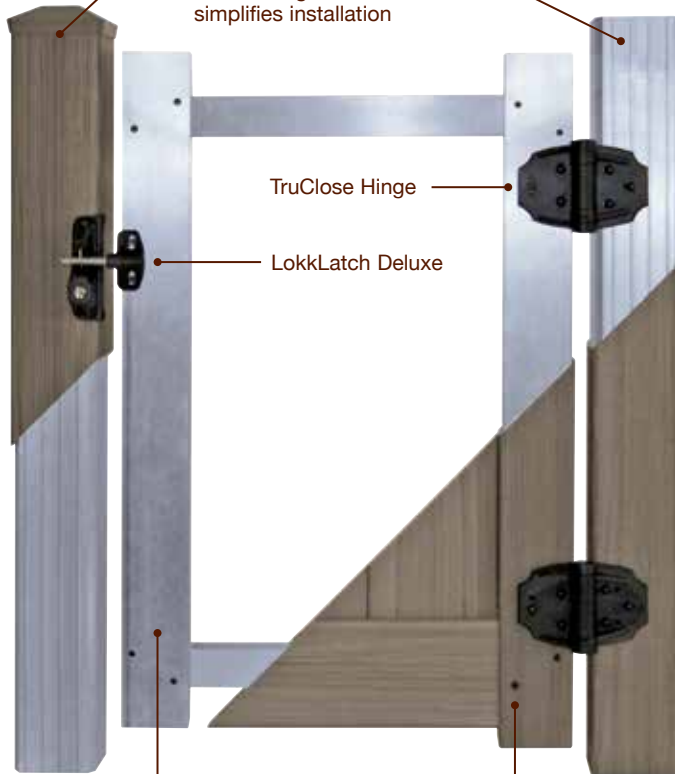

Heavy Duty Aluminum Frame Construction

Aluminum post insert adds strength and simplifies installation

TruClose Hinge

LokkLatch Deluxe

Heavy-duty internal aluminum frame for both gate kits and pre-assembled gates