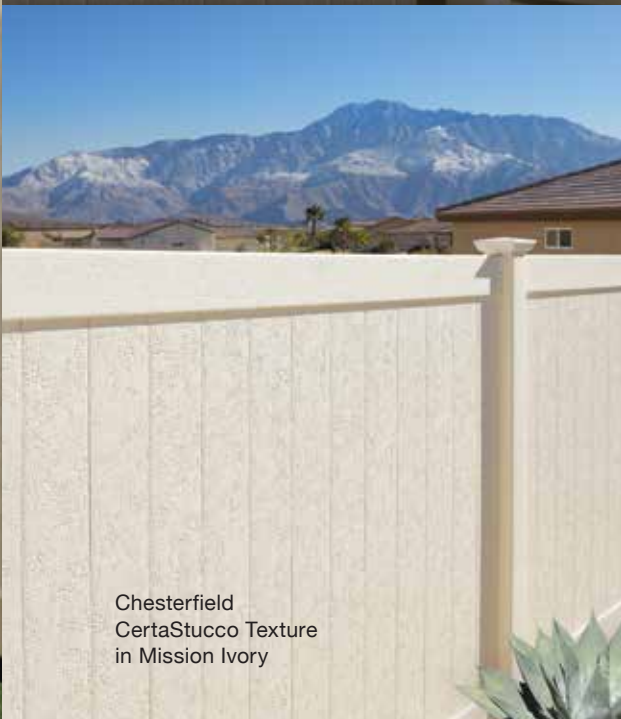

Chesterfield
CertaStucco Texture
in Mission Ivory