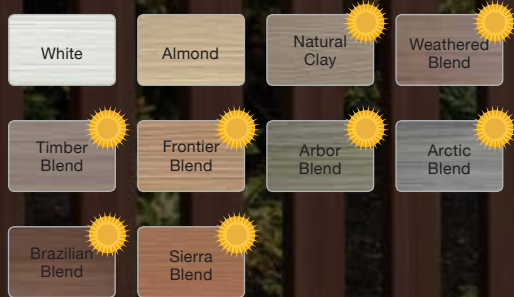

Contemporary

Easy care with modern-day flair

Baron Select Cedar Texture

Steel Reinforced Bottom Rail

Thru-picket "good neighbor" design is equally attractive on both sides. Top rails in ColorLast® colors feature reinforcement for added strength and durability.

Heights: 4', 5' & 6' (5' & 6' include midrail)
Picket Style: 7/8" x 3"
Picket Spacing: 2-15/16"