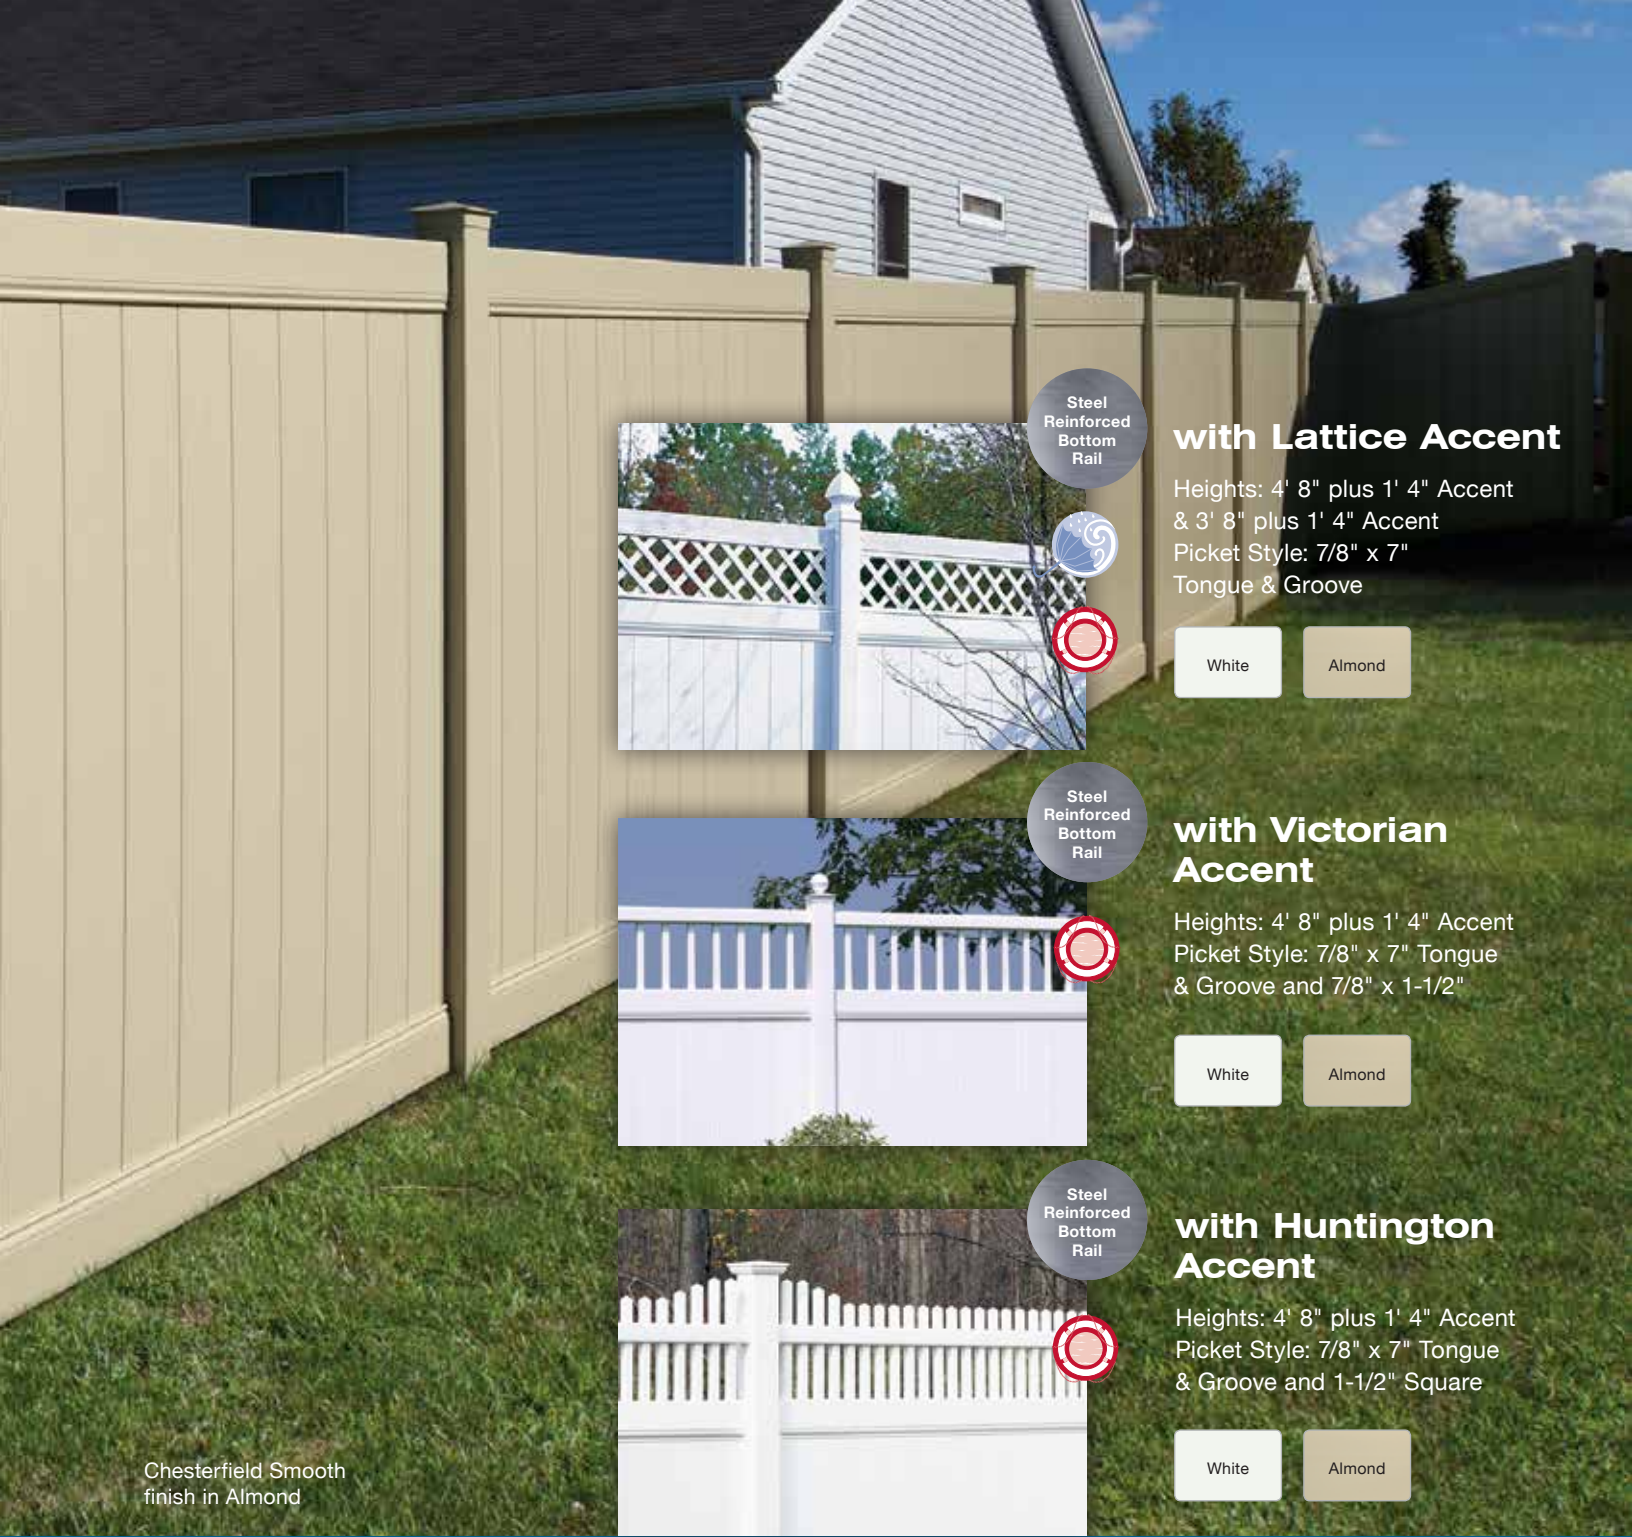

Chesterfield Smooth finish in Almond

Steel Reinforced Bottom Rail