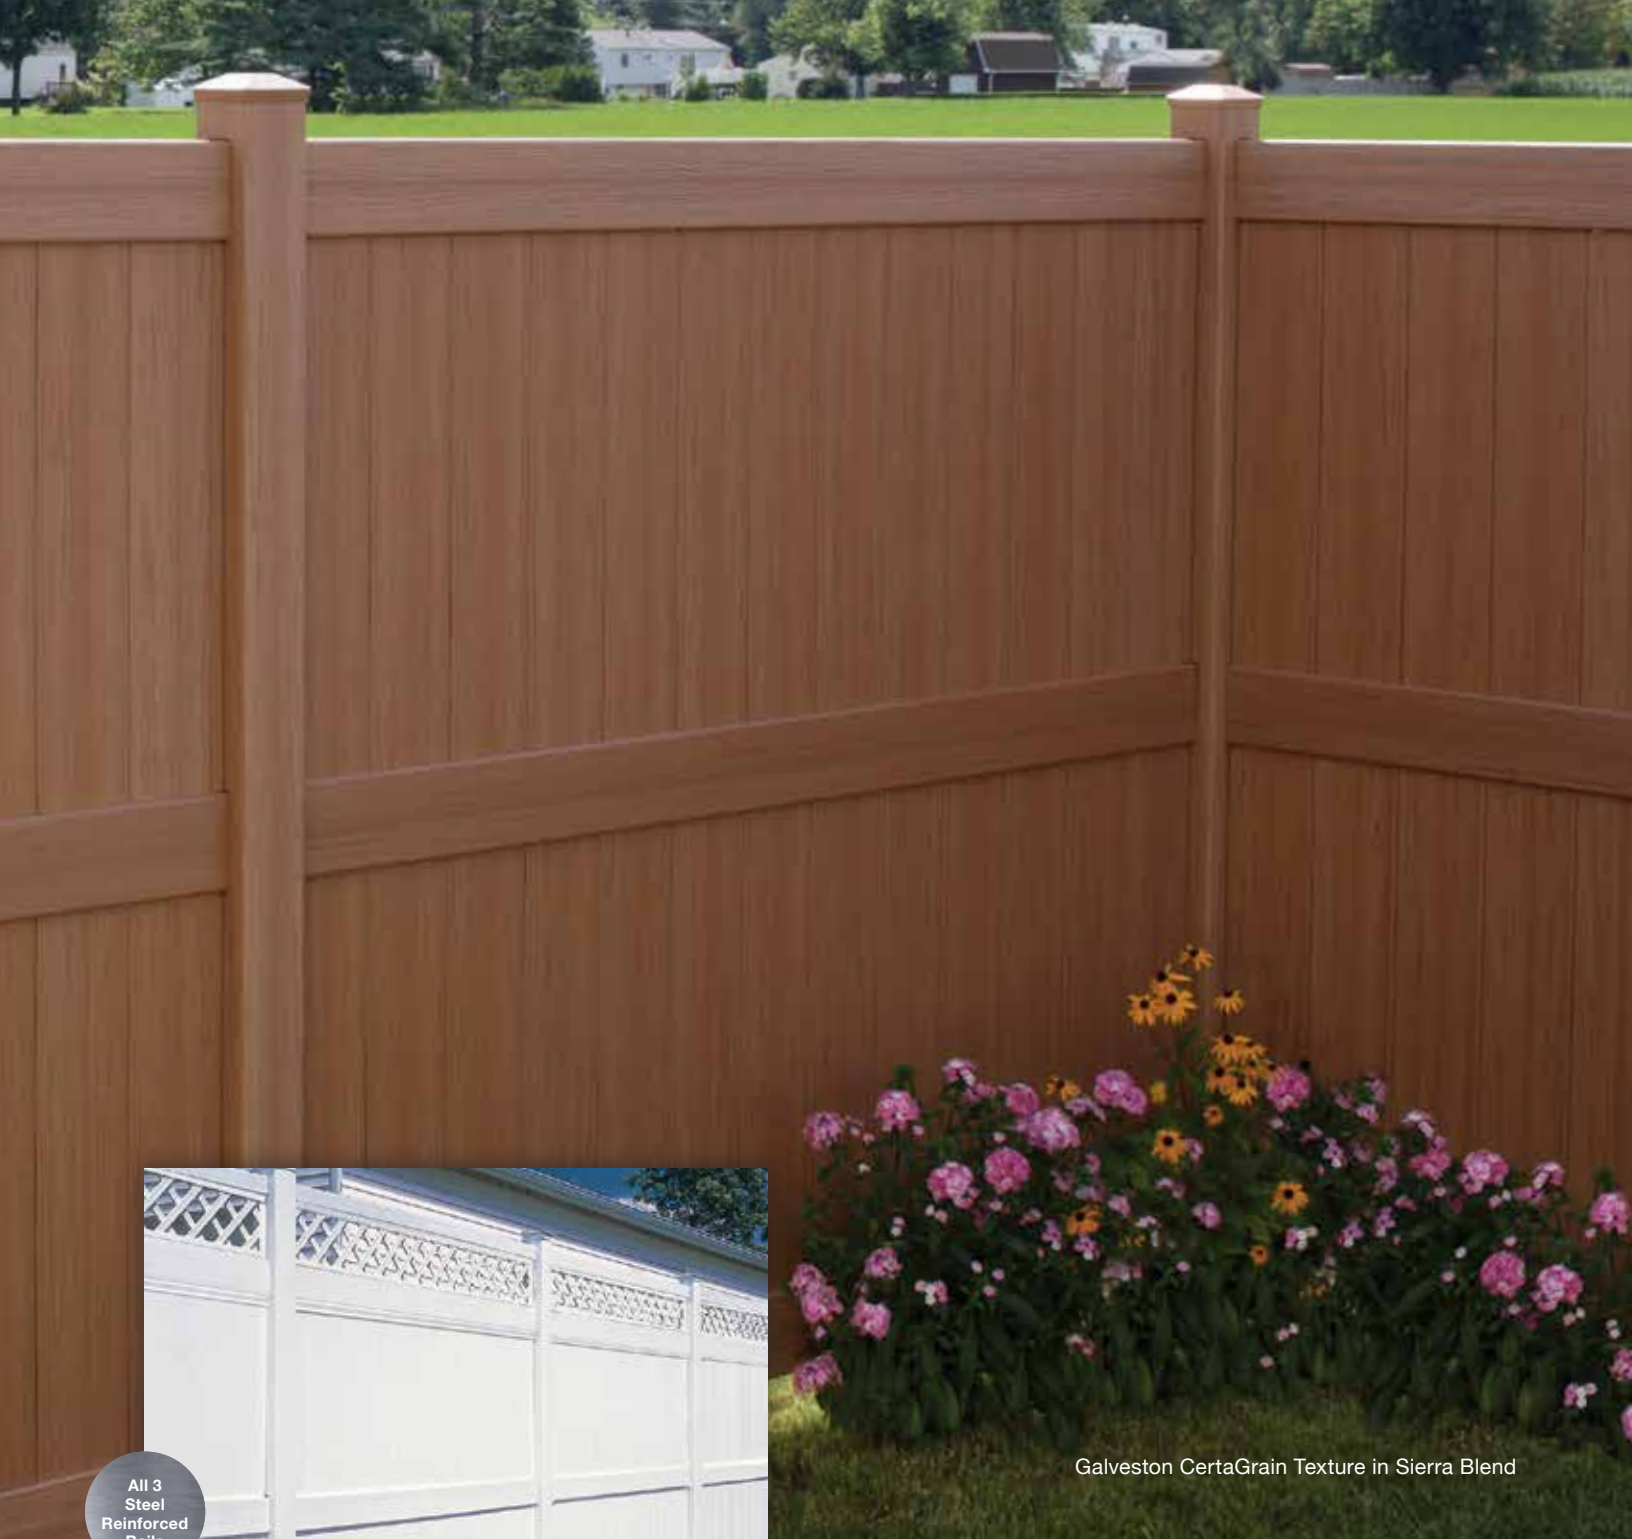

Galveston CertaGrain Texture in Sierra Blend