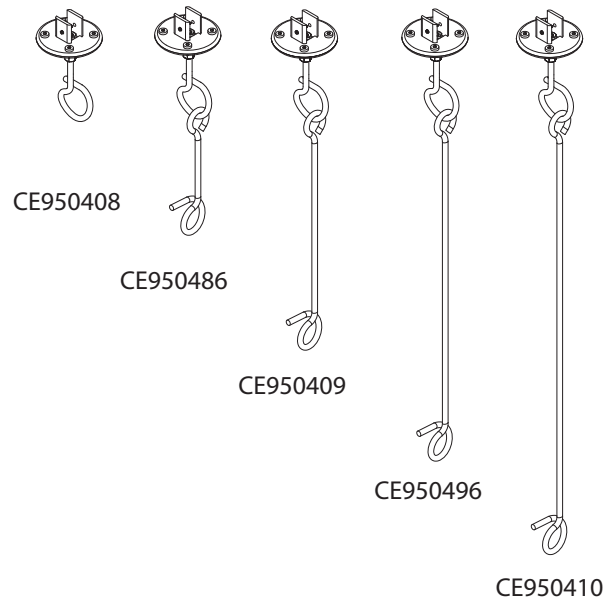

Stationary IV Pendant

Installation Instructions

1. Attach ceiling bracket to the ceiling. Use the bracket as a template and transfer the hole locations to the ceiling. Attach the bracket to the ceiling using installer supplied fasteners appropriate for the type of ceiling.
2. Cut post to the required length and attach it to the ceiling bracket using 2, #8 self-drilling screws. (by others)
3. Attach Stationary IV Pendant Assembly to the bottom of the post using 2, #8 self-drilling screws.
4. Attach IV Bag Holder to the Stationary IV Pendant Hook.

Optional Drops:

- CE950408
- CE950486 - 6" Carriage Drop Hook
- CE950409 - 12" Carriage Drop Hook
- CE950496 - 18" Carriage Drop Hook
- CE950410 - 24" Carriage Drop Hook

IPC.1974/REV1

Installation Hotline • 866.EZINPRO
 Inprocorp.com • 800.222.5556 • 262.679.9010
 World Headquarters S80 W18766 Apollo Drive, Muskego, WI 53150 USA