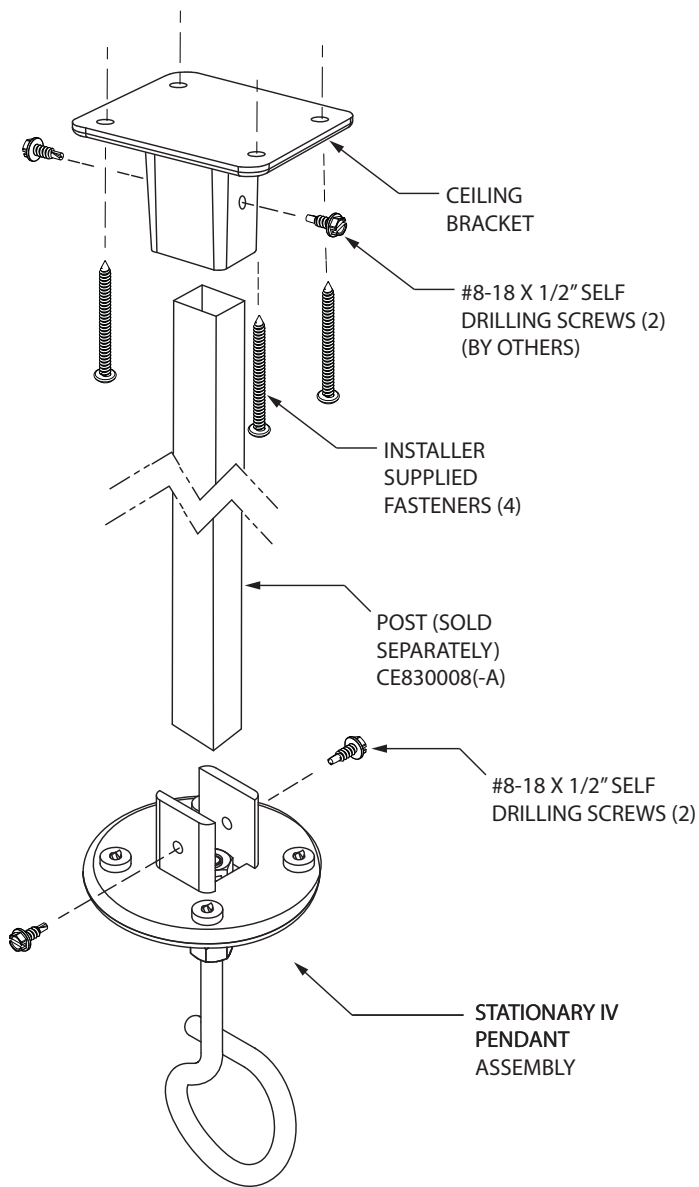

Stationary IV Pendant

Installation Instructions

1. Attach ceiling bracket to the ceiling. Use the bracket as a template and transfer the hole locations to the ceiling. Attach the bracket to the ceiling using installer supplied fasteners appropriate for the type of ceiling.
2. Cut post to the required length and attach it to the ceiling bracket using 2, #8 self-drilling screws. (by others)
3. Attach Stationary IV Pendant Assembly to the bottom of the post using 2, #8 self-drilling screws.
4. Attach IV Bag Holder to the Stationary IV Pendant Hook.

Optional Drops:

- CE950408
- CE950486 - 6" Carriage Drop Hook
- CE950409 - 12" Carriage Drop Hook
- CE950496 - 18" Carriage Drop Hook
- CE950410 - 24" Carriage Drop Hook

IPC.1974/REV1

Installation Hotline • 866.EZINPRO
 Inprocorp.com • 800.222.5556 • 262.679.9010
 World Headquarters S80 W18766 Apollo Drive, Muskego, WI 53150 USA