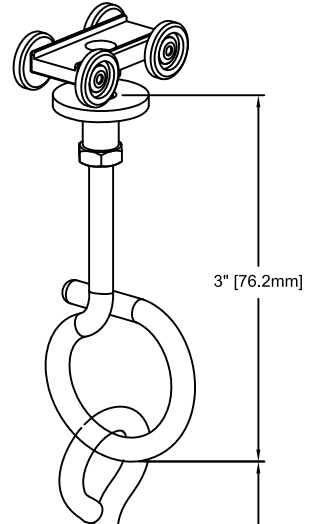

CE550208
 IV CARRIAGE-3" DROP
 MAT.: STAINLESS STEEL & ACETAL

CE550210
 MAT.: ST. STEEL & ACETAL

CE550286
 IV CARRIAGE-9" TOTAL DROP

CE550296
 IV CARRIAGE-21" TOTAL DROP

CE550209
 IV CARRIAGE-15" TOTAL DROP

CLICKEZE®
 PRIVACY SYSTEMS

DATE: 06/25/2012
 SCALE 1:2
 DOC.CADCZ.020/rev1

OptiTrac® IV Carriages

inpro.