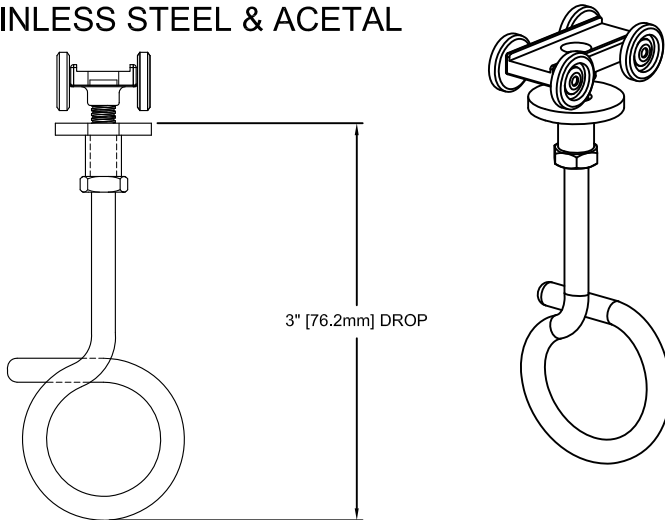

CE550208
 IV CARRIAGE-3" DROP
 MAT.: STAINLESS STEEL & ACETAL

CE550210
 MAT.: ST. STEEL & ACETAL

CE550286
 IV CARRIAGE-9" TOTAL DROP

CE550296
 IV CARRIAGE-21" TOTAL DROP

CE550209
 IV CARRIAGE-15" TOTAL DROP

CLICKEZE®
 PRIVACY SYSTEMS

DATE: 06/25/2012
 SCALE 1:2
 DOC.CADCZ.020/rev1

OptiTrac® IV Carriages

inpro.