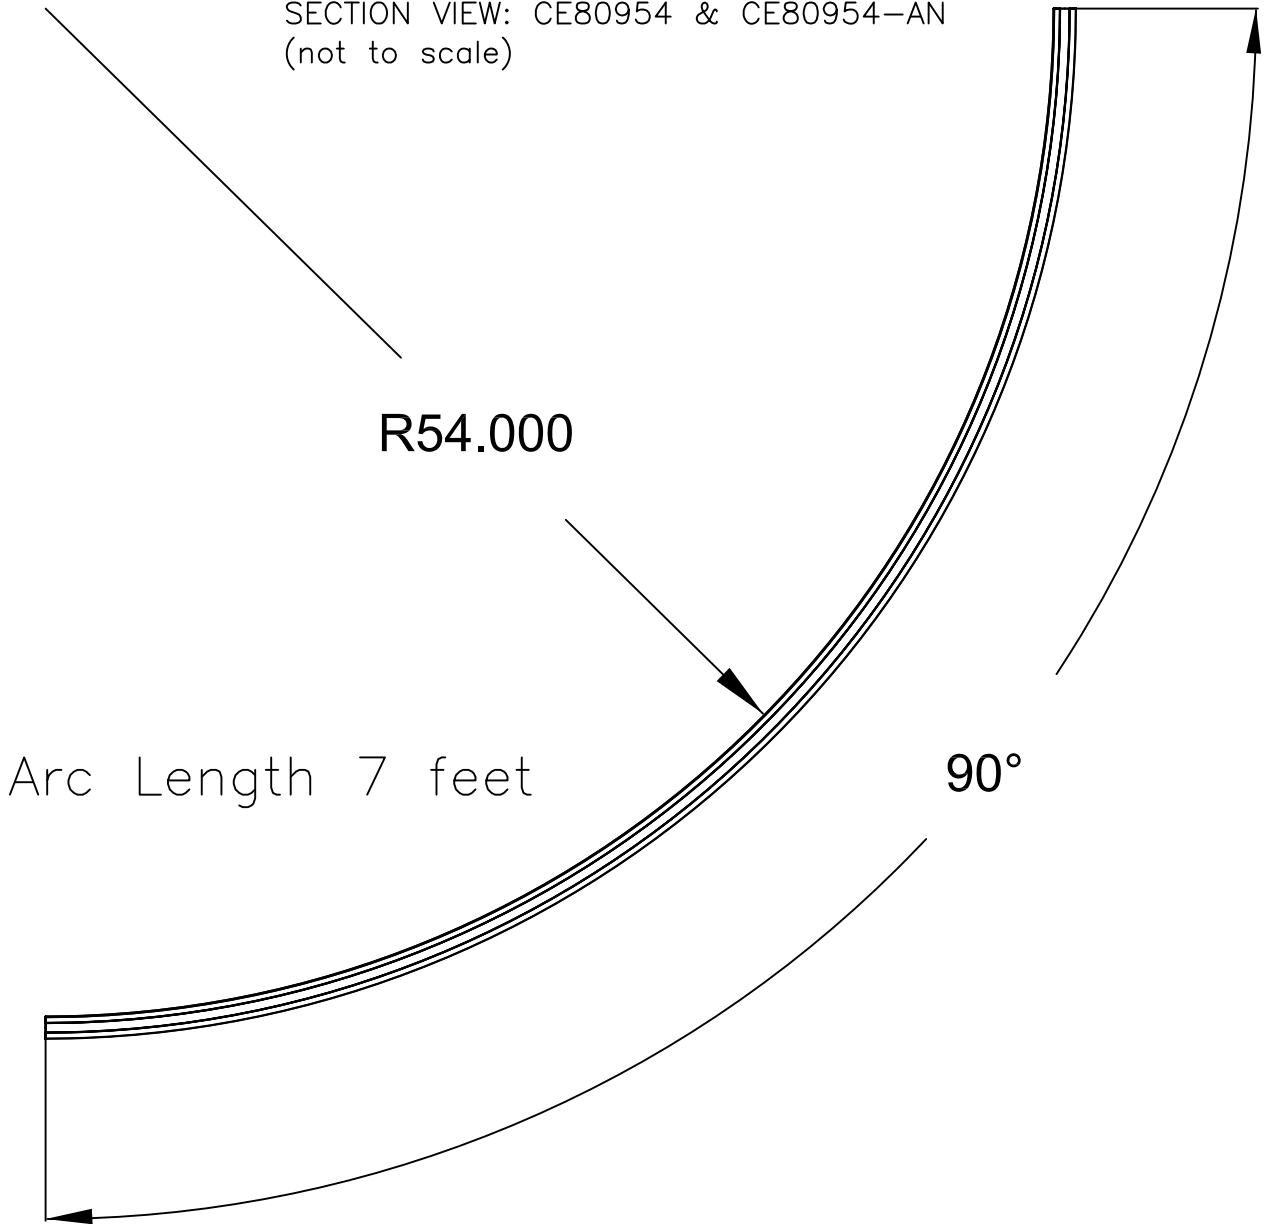

SECTION VIEW: CE80954 & CE80954-AN
(not to scale)

CLICKEZE®
PRIVACY SYSTEMS

DATE:	07/11/17
SCALE:	--
DOC.CADCZ.063/rev1	

Ultracube®
Cubicle Curtain Track
54" Bend

inpro.