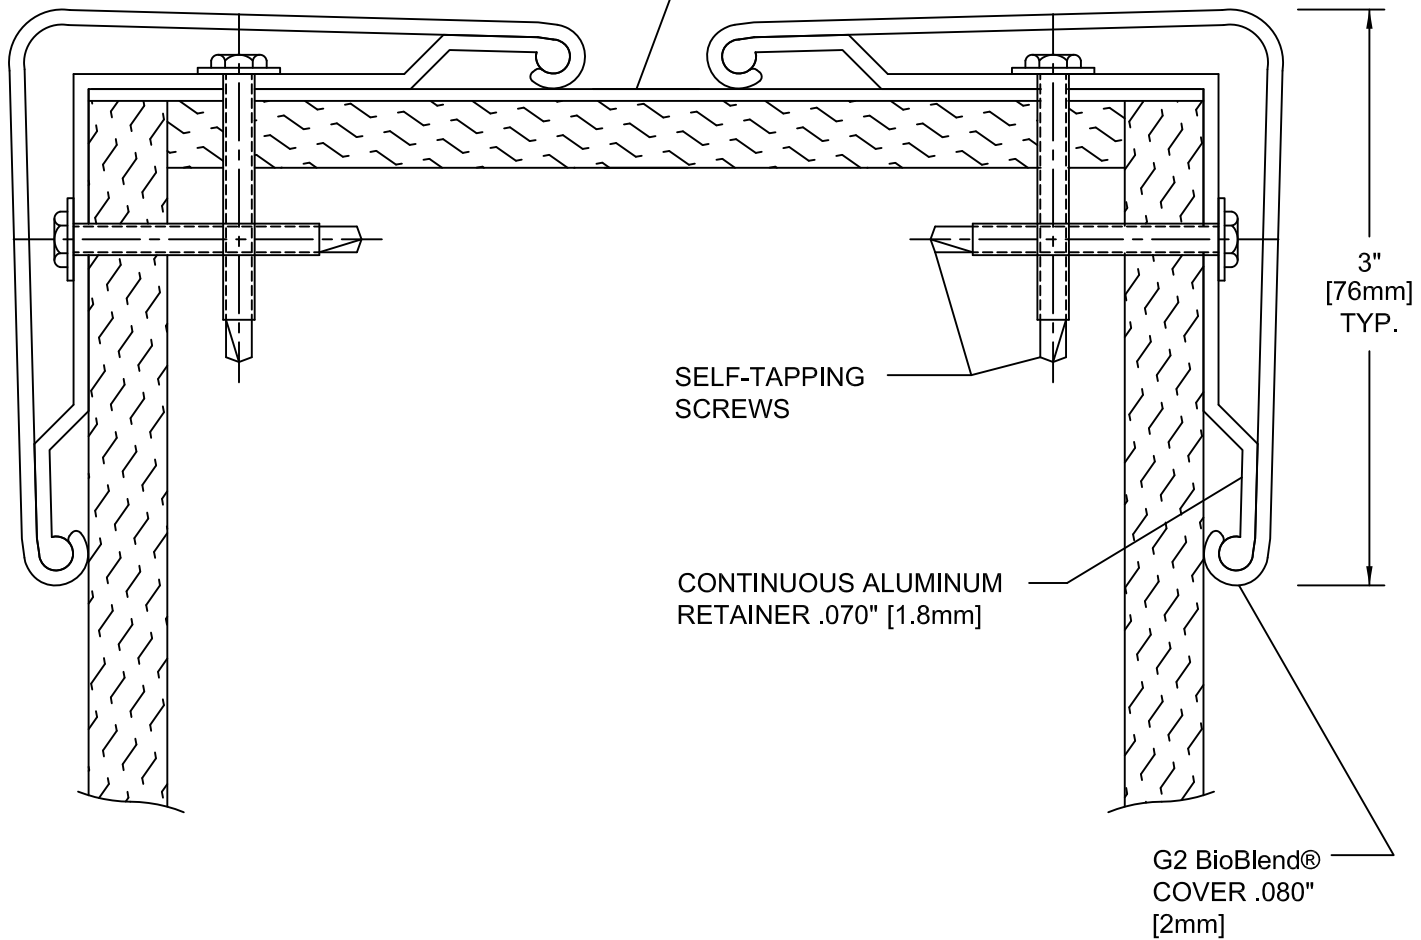

.060" [1.5mm]
G2 BioBlend® SHEET MATERIAL-
SPECIFY THICKNESS AND DIMENSIONS

IPC
DOOR + WALL PROTECTION SYSTEMS

DATE: 3/17/11
SCALE: 1:1
DOC.CADIPC.177/rev2

G2-150D End Wall
Protector

inpro