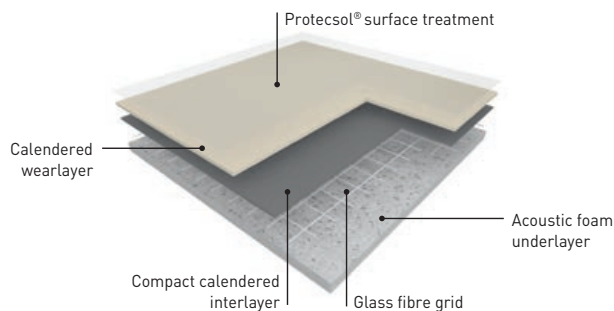

TARALAY UNI COMFORT