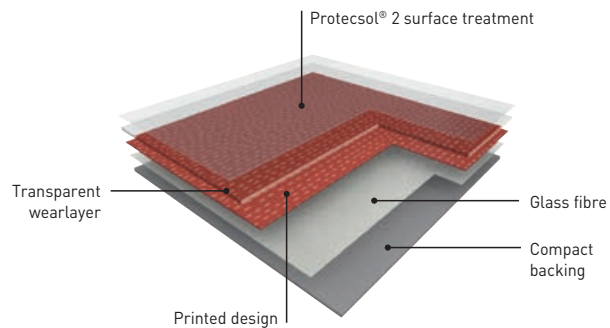

TARALAY IMPRESSION COMPACT