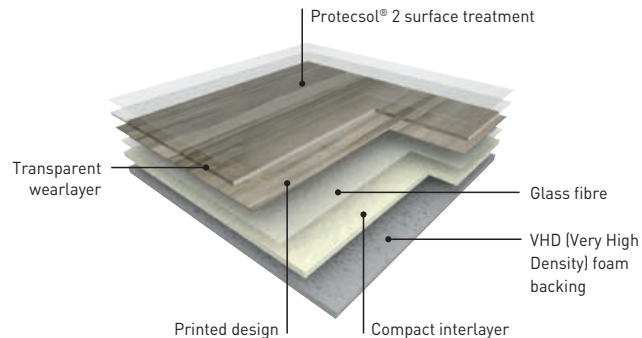

6269 - Uni Orange

6270 - Uni Tomette

TARALAY IMPRESSION COMFORT