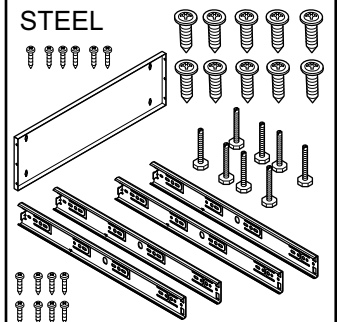

RECYCLE BINS