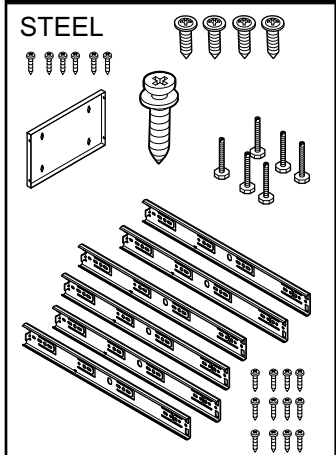

RECYCLE BINS