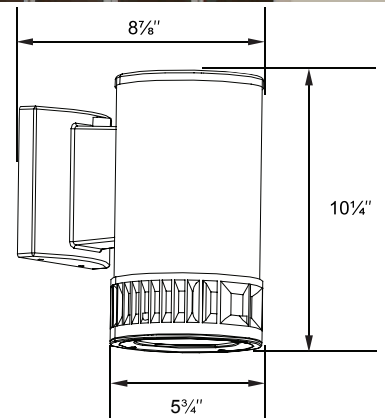

WLP

Architectural Series LED Wall Cylinder

Job Information:

Project:

Prepared by:

Comments:

Approved by:

Series

WLP1 (1 Way) & WLP2 (2 Way)

Architectural Series Wall Cylinders by Bock provide directional lighting that can be used in both indoor and outdoor applications. Features an extruded aluminum housing with a die cast ballast housing, internal aluminum reflector and clear tempered driver lenses.

Material: Extruded Aluminum Housing, Die-cast Ballast, Powder Coat Finish, Clear Tempered Glass Lens

Mounting: Easy hang wall mounting bracket for installation over recessed outlet box. Fixture is available as a Down Light only, or an Up & Down Light. Hinged ballast compartment with safety cable for easy wiring access.

Listing: CSA Listed for wet locations

WLP1

Lamp Type

WLP1

LED2308-41K-70R = 2,308lms Delivered, UNV, 41K, 70deg Reflector, Clear Flat Glass

LED1783-41K-100R = 1,783lms Delivered, UNV, 41K, 100deg Reflector, Clear Flat Glass

WLP2

LED4380-41K-70R = 4,380lms Delivered, UNV, 41K, 70deg Reflector, Clear Flat Glass

LED3381-41K-100R = 3,381lms Delivered, UNV, 41K, 100deg Reflector, Clear Flat Glass

Color

BK = Black
BZ = Bronze

Accessories

PC1 = Photocell, 120V

Series

Lamp Type

Color

BockLighting

Phone: (216) 912-7050
sales@bocklighting.com
www.bocklighting.com

20161013 - WLP(1/2)/A
WLP