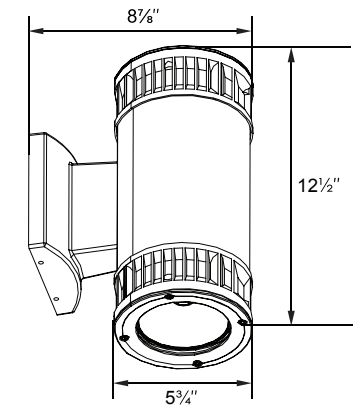

WLP2

Lamp Type

WLP1

LED2308-41K-70R = 2,308lms Delivered, UNV, 41K, 70deg Reflector, Clear Flat Glass

LED1783-41K-100R = 1,783lms Delivered, UNV, 41K, 100deg Reflector, Clear Flat Glass

WLP2

LED4380-41K-70R = 4,380lms Delivered, UNV, 41K, 70deg Reflector, Clear Flat Glass

LED3381-41K-100R = 3,381lms Delivered, UNV, 41K, 100deg Reflector, Clear Flat Glass

Color

BK = Black
BZ = Bronze

Accessories

PC1 = Photocell, 120V