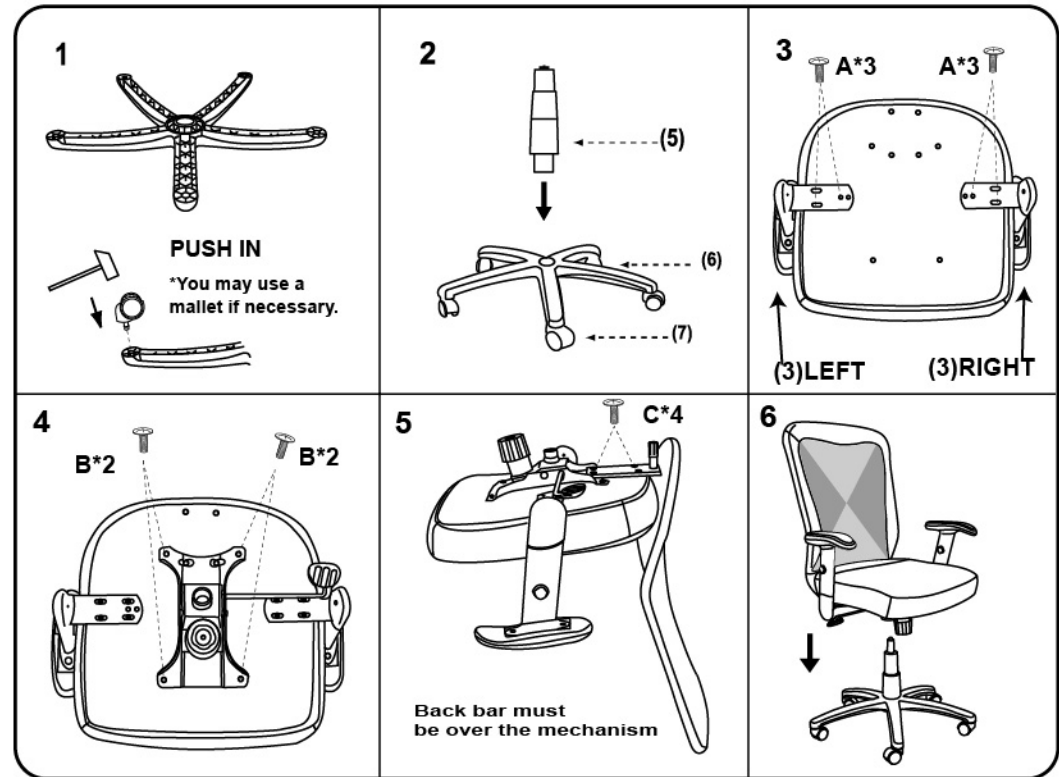

**IMPORTANT NOTICE:
HARDWARE PACKAGE IS ATTACHED
ON THE BOTTOM OF SEAT CUSHION.**

MODEL : B580

(1)x1	(2)x1	(3)x1 (L)x1 (R)
		
TU580-B / Back	TU580-S / Seat	TU058 / Right & Left Arm
(4)x1	(5)x1	(6)x1
		
TU001-Mechanism	TU026-Gas Lift	TU005-Five Star Base
(7)x5	<p>(A)X6  M6X30 Arm Screws</p> <p>(B)X4  M8X22 Mechanism Screws</p> <p>(C)X4  M8X30 Back Bar Screws</p>	
		
TU015-Casters		

Insert and loosely tighten all screws. When assembly is completed, fully tighten all screws before using. This chair is only intended for sitting. Any other use will void the warranty.