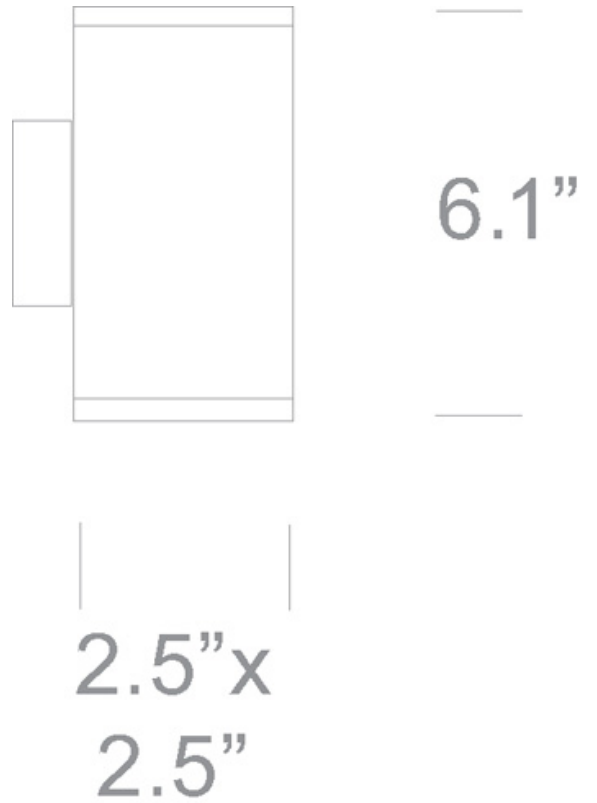

---

D67130A/G PRODUCT SPECIFICATIONS

---

Product Family	D67130A
Title	Wall tubes 2xGU10 35W Grey
Vendor	ONELIGHT by SOLAVANTI
Indoor/Outdoor	Outdoor
Mounting	Wall Surface
Product Number	D67130A/G
Product Description	Wall tubes 2xGU10 35W Grey
Length	2.5 in.
Width	2.5 in.
Height	6.1 in.
Weight	1.3 oz.
Input Voltage	120 Volt
Wattage	2 x 35 Watt
Lamp	GU10 x2 35W max
Testing Lab	ETL
IP Rating	IP54
Safety Class	class I
Remarks 1	Suitable for LED lamps
Remarks 2	available in RAL colors
Socket	GU10