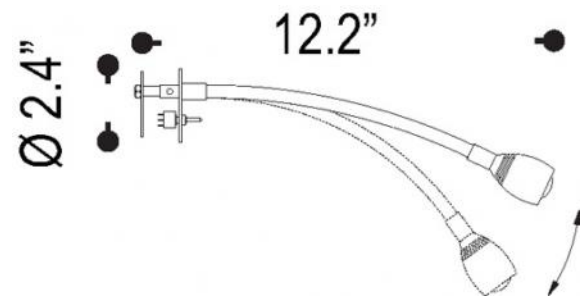

## B64.345.37 PRODUCT SPECIFICATIONS

Product Family	B64.345.XX
Title	Wall Luminaire - Chrome / Velvet Green 12.2in x 2.4in dia.
Vendor	BAULMANN by SOLAVANTI
Indoor/Outdoor	Indoor
Mounting	Wall Recessed
Product Number	B64.345.37
Product Description	Wall Luminaire - Chrome / Velvet Green 12.2in x 2.4in dia.
Length	12.2 in.
Dia	2.4 in.
Weight	1.2 oz.
Input Voltage	350mA
Wattage	1 Watt
Testing Lab	ETL
IP Rating	IP20
Remarks 1	incl. 1 watt LED warmWhite
Remarks 2	remote LED driver incl. (1-10V dimming a ail.)
Remarks 3	with micro switch, extension ca. 310 mm
Remarks 4	diameter Wall plate ca. 60 mm
Remarks 5	available in RAL colors