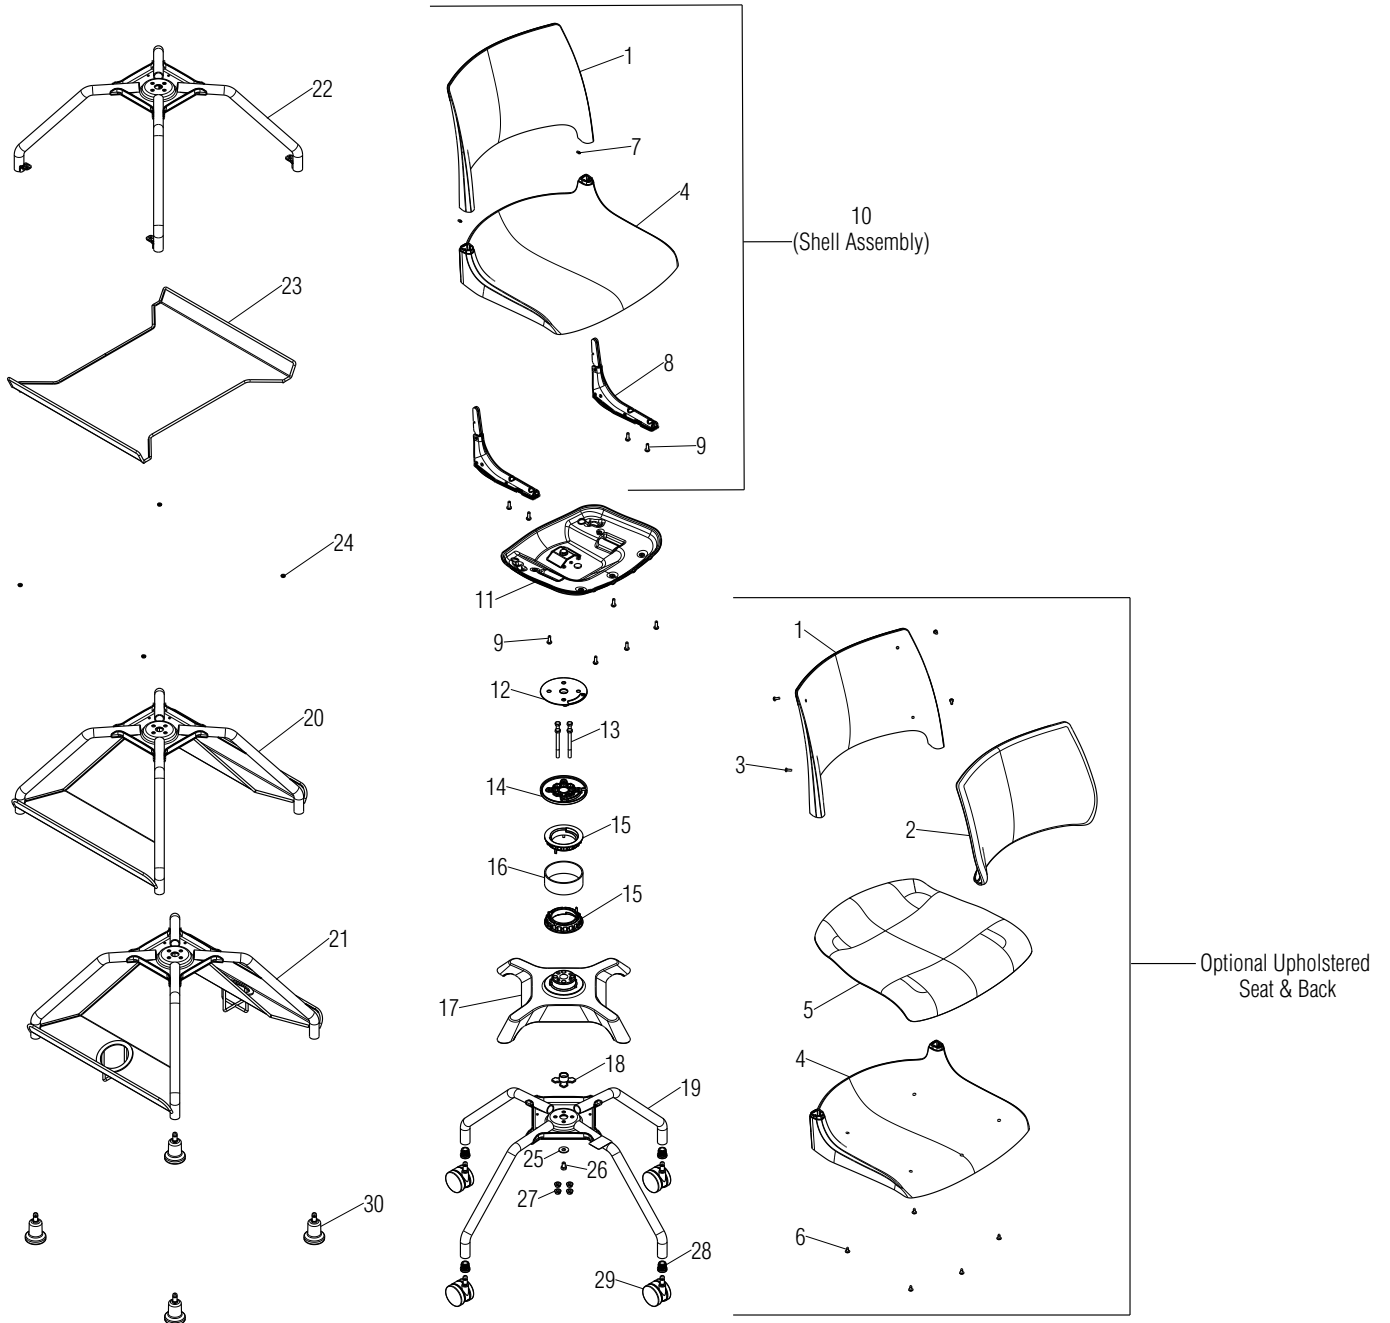

Parts Diagram

Learn2™ Classroom Furniture
Doni™ Seating Collection Armless Chair

August 2016

■ Learn2™ Classroom Furniture - Doni™ Seating Collection Armless Chair
Parts Diagram

.XX = Select Color

Item 10 includes:

Poly Seat & Back - Items 1, 4, 7, 8 and 9

Upholstered Seat - Items 1, 4, 5, 6, 7, 8 and 9

Upholstered Seat & Back - Items 1, 2, 3, 4, 5, 6, 7, 8 and 9

Item	Part Number	Item Description	Qty
1	4201.XX	Backrest, Chair (Poly Back Only)	1
	4201.U.XX	Backrest, Chair with Liner (Upholstered Back Only)	1
2	DNRBC.XX	Cushion, Backrest (Upholstered Back Only)	1
3	12.0110.XX	Screw, 10-24 x 1/2" PTH (Upholstered Back Only)	4
4	4200.XX	Seat, Chair (Poly Seat Only)	1
	4200.U.XX	Seat, Chair with Liner (Upholstered Seat Only)	1
5	DNRSC.XX	Cushion, Seat (Upholstered Seat Only)	1
6	12.0055.CZ	Screw, #10-16 x 1/2" PTH Type AB T/F ZC (Upholstered Seat Only)	5
7	46.4230	Set Screw, M5 x 0.8 x 10 Hex Socket	2
8	46.4202	Assembly, Backrest Support Mechanism	2
9	12.0011	Screw, M6 x 18 PPH BosScrew	9
10	4225.XX	Assembly, Seat, Back & Mechanism	1
	4225.U.XX	Assembly, Seat, Back & Mechanism w/ Upholstered Seat	1
	4225.B.XX	Assembly, Seat, Back & Mechanism w/ Upholstered Seat & Back	1
11	46.4244	Weldment, Doni Seat Support	1
12	47.1035	Bushing, Seat Swivel with Spacer and Bumpers	1
13	12.2205	Screw, 5/16-18 x 3 1/4 Hex Head GR2 Machine	4
14	47.1002.BL	Casting, Upper Bearing Mount	1
15	47.1010	Bushing, Tablet Arm Rotation Around Seat	2
16	42.0001.XX	Tube, Tablet Hub	1
17	47.1001.BL	Casting, 4-Leg Frame	1
18	47.1009	Bushing, Seat Swivel	1
19	47.1014.NR.XX	Weldment, Chair Frame	1
20	47.1014.BK.XX	Weldment, Chair Frame with Bookracks	1
21	47.1014.CP.XX	Weldment, Chair Frame with Cup Holder Bookracks	1
22	47.1014.FB	Weldment, Flat Bookrack Chair Frame	1
23	47.1042.XX	Weldment, Flat Bookrack	1
24	12.0023.TM	Nut, #10-24 Hex w/ Lock Washer	4
25	12.2206	Washer, 5/16 x 1 O.D.	1
26	12.2207	Bolt, 5/16-18 x 1/2 Hex Head w/ Patch	1
27	12.1154	Nut, 5/16-18 Hex Flange Centerlock BLK ZC	4
28	46.0386.BL	Bushing, 13 Gage Tube Caster	4
29	09.0440.BL	Caster, 60mm Diameter Carpet	4
	09.0441.BL	Caster, 60mm Diameter Hard Floor	4
30	10.0150	Glide, Bell	4