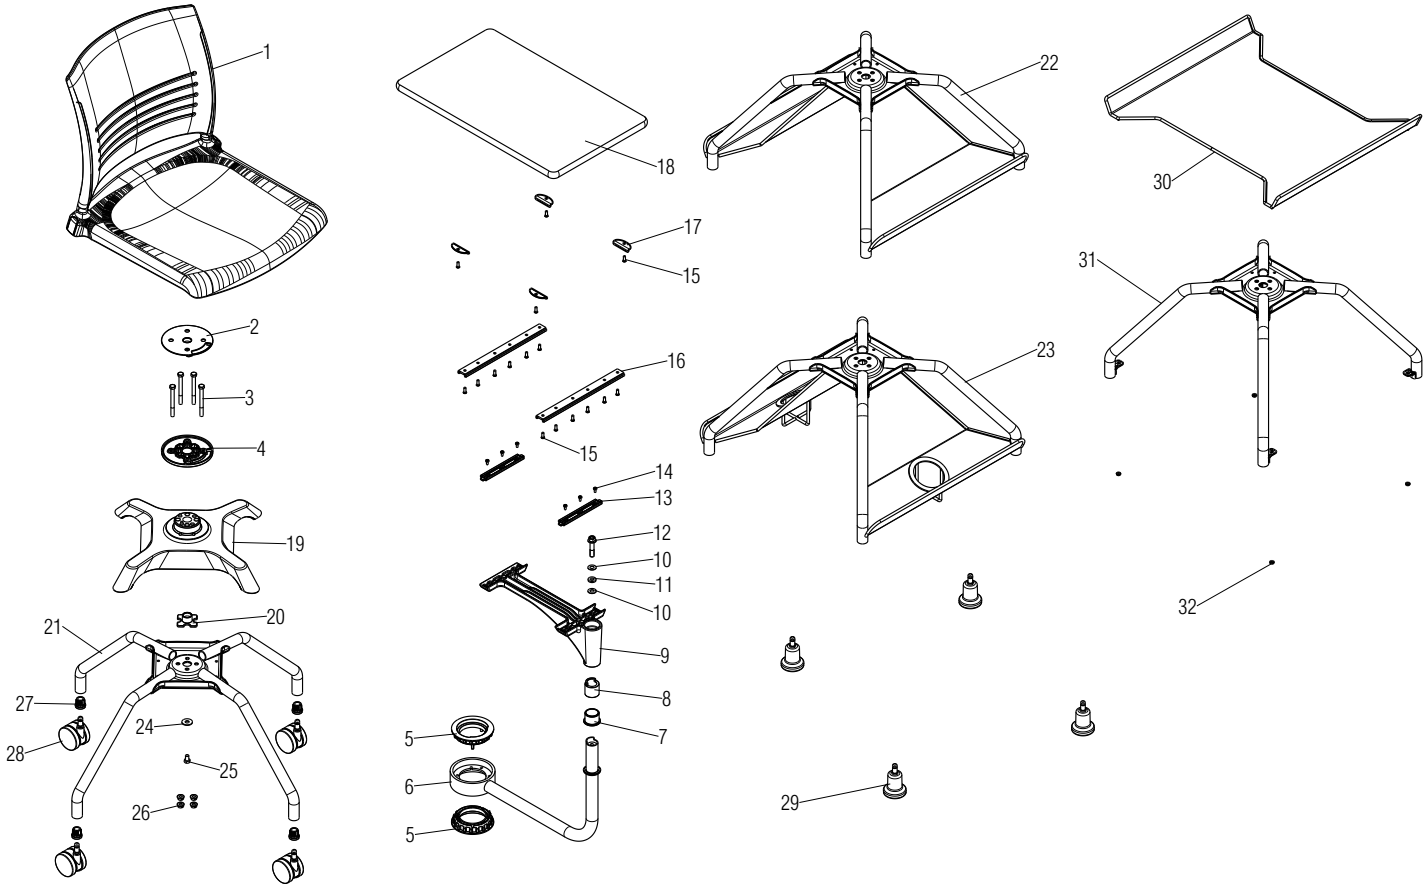

Parts Diagram

Learn2™ Classroom Furniture

Strive® Seating Armless Chair with Laminate Worksurface
With and Without Accessories

September 2016

.XX = Select Color

Item	Part Number	Item Description	Qty	Item	Part Number	Item Description	Qty
1	2SRS	Strive Pressure Fit Chair	1	18	T15P.LXX	Tablet, Laminate with Lacquer Edge	1
2	47.1035	Bushing, Seat Swivel with Spacer and Bumpers	1	19	47.1001.BL	Casting, 4-Leg Frame	1
3	12.2205	Screw, 5/16-18 x 3.25 LG	4	20	47.1009	Bushing, Seat Swivel	1
4	27.1002.BL	Casting, Upper Bearing Mount	1	21	47.1014.XX	Weldment, 4-Leg Frame	1
5	47.1010	Bushing, Rotate Around Seat	2	22	47.1014.BK.XX	Weldment, Chair Bookrack Frame	1
6	47.1012.XX	Weldment, Tablet Arm	1	23	47.1014.CP.XX	Weldment, Chair Bookrack and Cup Holder Frame	1
7	47.1041.BL	Bushing, Bottom 2 Piece Arm Tube	1	24	12.2206	Washer, 5/16 x 1.0 O.D.	1
8	47.1038.BL	Bushing, Top 2 Piece Arm Tube	1	25	12.2207	Bolt, 5/16 - 18 x 0.5, Hex Head	1
9	47.1000.A.BL	Casting, Tablet Arm Gusset	1	26	12.1154	Nut, 5/16-18 Flange Centerlock	4
10	12.2200	Washer, 3/8 Hardened for Thrust Washer Stack Fastener	2	27	46.0386.BL	Bushing, Caster	4
11	12.2202	Washer, 3/8 Solid Bronze Thrust Fastener	1	28	09.0440.BL	Caster, 60mm Diameter Carpet	4
12	12.2204	Screw, 3/8 - 16 x 1.75 Hex Serrated Flange Head Machine Fastener	1		09.0441.BL	Caster, 60mm Diameter Hard Floor	4
13	47.1007	Carriage, Tablet Arm Gusset	2	29	10.0105	Bell Glide	4
14	12.2203	Screw, #8-32 x 3/8 Tri-Lobe	6	30	47.1042.XX	Weldment, Flat Bookrack	1
15	46.0466	Screw, K-50 2.24 x 13mm, T-2	16	31	47.1014.FB	Weldment, Flat Bookrack Chair Frame	1
16	47.1003	Rail, Tablet Slide	2	32	12.0023.TM	Nut, #10-24 Hex w/ Lock Washer	4
17	44.0044	Bracket, Wood Tablet Slide Rail Stop	4				