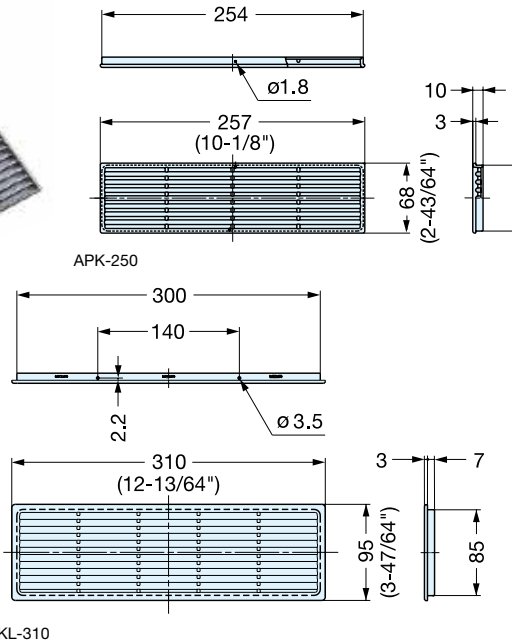

VENTILATOR

APK, APKL

• ABS ventilator.

Please specify the finish when ordering.

Item No.	Weight (g)	Box (pcs)	Carton (pcs)
APK - 250	57	20	160
APKL - 310	100	10	80

Material	Finish
ABS	Black (BLK), Brown (BRN), Ivory (IVY), Chrome (CR)-APK-250 type only

VENTILATOR

APD, APDL

• ABS ventilator.

Please specify the finish when ordering.

Item No.	Weight (g)	Box (pcs)	Carton (pcs)
APD - 170	22	40	320
APDL - 260	60	10	80

Material	Finish
ABS	Black (BLK), Brown (BRN), Ivory (IVY), Chrome (CR)-APD-170 type only