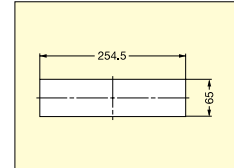

VENTILATOR

APK, APKL

• ABS ventilator.

Please specify the finish when ordering.

Item No.	Weight (g)	Box (pcs)	Carton (pcs)
APK - 250	57	20	160
APKL - 310	100	10	80

Material	Finish
ABS	Black (BLK), Brown (BRN), Ivory (IVY), Chrome (CR)-APK-250 type only