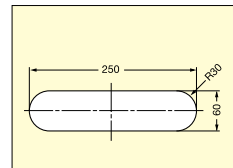

VENTILATOR

APD, APDL

• ABS ventilator.

Please specify the finish when ordering.

Item No.	Weight (g)	Box (pcs)	Carton (pcs)
APD - 170	22	40	320
APDL - 260	60	10	80

Material	Finish
ABS	Black (BLK), Brown (BRN), Ivory (IVY), Chrome (CR)-APD-170 type only