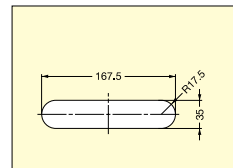

VENTILATOR

APD, APDL

• ABS ventilator.

Please specify the finish when ordering.

Item No.	Weight (g)	Box (pcs)	Carton (pcs)
APD - 170	22	40	320
APDL - 260	60	10	80

Material	Finish
ABS	Black (BLK), Brown (BRN), Ivory (IVY), Chrome (CR)-APD-170 type only