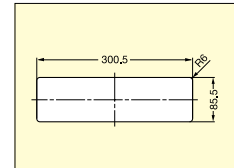

VENTILATOR

APK, APKL

• ABS ventilator.

Please specify the finish when ordering.

Item No.	Weight (g)	Box (pcs)	Carton (pcs)
APK - 250	57	20	160
APKL - 310	100	10	80

Material	Finish
ABS	Black (BLK), Brown (BRN), Ivory (IVY), Chrome (CR)-APK-250 type only