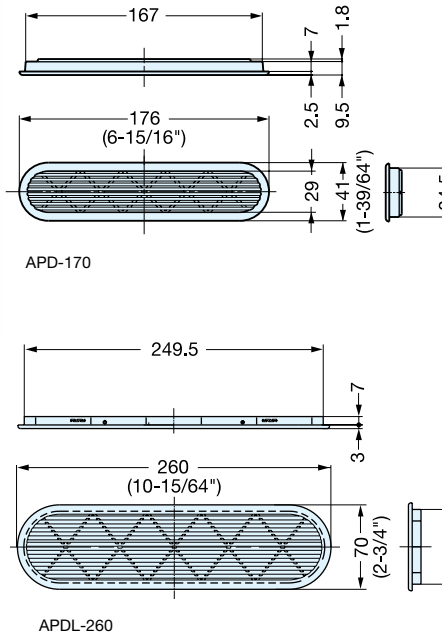

VENTILATOR

APK, APKL

• ABS ventilator.

Please specify the finish when ordering.

Item No.	Weight (g)	Box (pcs)	Carton (pcs)
APK - 250	57	20	160
APKL - 310	100	10	80

Material	Finish
ABS	Black (BLK), Brown (BRN), Ivory (IVY), Chrome (CR)-APK-250 type only

VENTILATOR

APD, APDL

• ABS ventilator.

Please specify the finish when ordering.

Item No.	Weight (g)	Box (pcs)	Carton (pcs)
APD - 170	22	40	320
APDL - 260	60	10	80

Material	Finish
ABS	Black (BLK), Brown (BRN), Ivory (IVY), Chrome (CR)-APD-170 type only