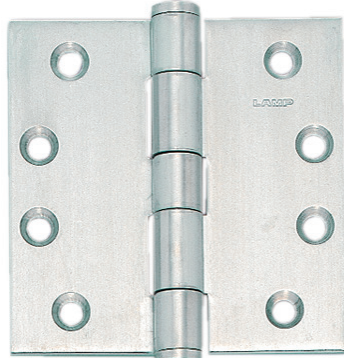

# BUTT HINGE

3535/SS, 4040/SS

3535/SS

4040/SS

- Door weight:  
3535/SS Max. 25 kg/pair (55 lbs/pair)  
4040/SS Max. 40 kg/pair (88 lbs/pair)

Material	Finish
304 Stainless Steel	Satin

Item No.	H	W	C <sub>1</sub>	C <sub>2</sub>	C <sub>3</sub>	C <sub>4</sub>	C <sub>5</sub>	A	t	Weight (g)	Box (pcs)	Carton (pcs)
3535/SS	89 (3-1/2")	89 (3-1/2")	9.1	8	9.1	35.4	-	14	3.0	145	2	100
4040/SS	101.6 (4")	101.6 (4")	9.5	9.5	13	25.5	24.6	14.8	3.4	195		50

# BUTT HINGE (W/BALL BEARING)

4545B/SS

- Ball bearing provides smooth movement.
- Door weight: Max. 45 kg/pair (99 lbs/pair)

Item No.	Weight (g)	Box (pcs)	Carton (pcs)
4545B/SS	420	2	50

Material	Finish
304 Stainless Steel	Satin