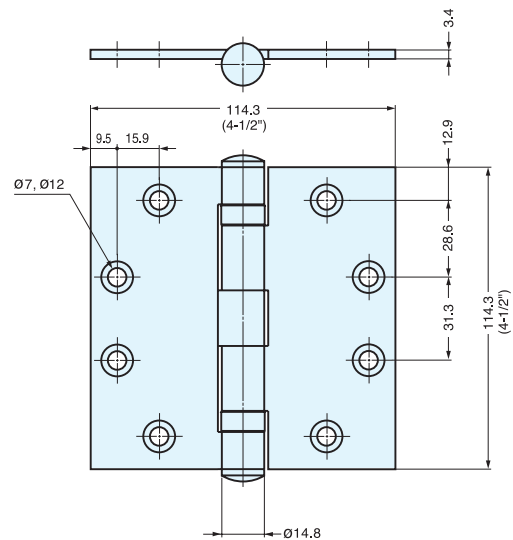

# BUTT HINGE

3535/SS, 4040/SS

3535/SS

4040/SS

- Door weight:  
3535/SS Max. 25 kg/pair (55 lbs/pair)  
4040/SS Max. 40 kg/pair (88 lbs/pair)

Material	Finish
304 Stainless Steel	Satin

Item No.	H	W	C <sub>1</sub>	C <sub>2</sub>	C <sub>3</sub>	C <sub>4</sub>	C <sub>5</sub>	A	t	Weight (g)	Box (pcs)	Carton (pcs)
3535/SS	89 (3-1/2")	89 (3-1/2")	9.1	8	9.1	35.4	-	14	3.0	145	2	100
4040/SS	101.6 (4")	101.6 (4")	9.5	9.5	13	25.5	24.6	14.8	3.4	195		50

# BUTT HINGE (W/BALL BEARING)

4545B/SS

- Ball bearing provides smooth movement.
- Door weight: Max. 45 kg/pair (99 lbs/pair)

Item No.	Weight (g)	Box (pcs)	Carton (pcs)
4545B/SS	420	2	50

Material	Finish
304 Stainless Steel	Satin