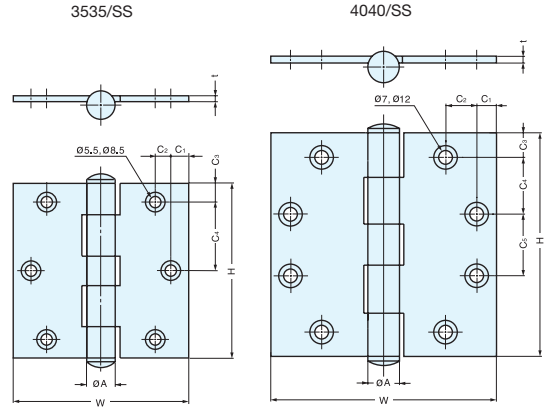

# BUTT HINGE

3535/SS, 4040/SS

3535/SS

4040/SS

- Door weight:  
3535/SS Max. 25 kg/pair (55 lbs/pair)  
4040/SS Max. 40 kg/pair (88 lbs/pair)

Material	Finish
304 Stainless Steel	Satin

Item No.	H	W	C <sub>1</sub>	C <sub>2</sub>	C <sub>3</sub>	C <sub>4</sub>	C <sub>5</sub>	A	t	Weight (g)	Box (pcs)	Carton (pcs)
3535/SS	89 (3-1/2")	89 (3-1/2")	9.1	8	9.1	35.4	-	14	3.0	145	2	100
4040/SS	101.6 (4")	101.6 (4")	9.5	9.5	13	25.5	24.6	14.8	3.4	195		50

# BUTT HINGE (W/BALL BEARING)

4545B/SS

- Ball bearing provides smooth movement.
- Door weight: Max. 45 kg/pair (99 lbs/pair)

Item No.	Weight (g)	Box (pcs)	Carton (pcs)
4545B/SS	420	2	50

Material	Finish
304 Stainless Steel	Satin