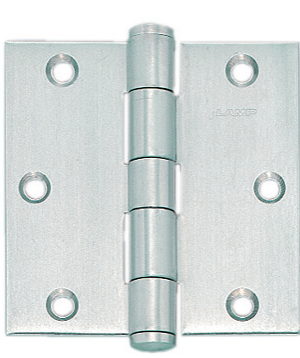

# BUTT HINGE

3535/SS, 4040/SS

3535/SS

4040/SS

- Door weight:  
3535/SS Max. 25 kg/pair (55 lbs/pair)  
4040/SS Max. 40 kg/pair (88 lbs/pair)

Material	Finish
304 Stainless Steel	Satin

Item No.	H	W	C <sub>1</sub>	C <sub>2</sub>	C <sub>3</sub>	C <sub>4</sub>	C <sub>5</sub>	A	t	Weight (g)	Box (pcs)	Carton (pcs)
3535/SS	89 (3-1/2")	89 (3-1/2")	9.1	8	9.1	35.4	-	14	3.0	145	2	100
4040/SS	101.6 (4")	101.6 (4")	9.5	9.5	13	25.5	24.6	14.8	3.4	195		50

# BUTT HINGE (W/BALL BEARING)

4545B/SS

- Ball bearing provides smooth movement.
- Door weight: Max. 45 kg/pair (99 lbs/pair)

Item No.	Weight (g)	Box (pcs)	Carton (pcs)
4545B/SS	420	2	50

Material	Finish
304 Stainless Steel	Satin