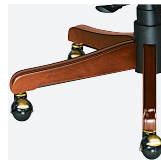

Side Chair

Height	38½"
Width	27"
Depth	29¾"
Arm height	26"-31"
Seat height	26"
Seat width	19½"
Seat depth	19½"

FEATURES & OPTIONS

- Available in high-back, mid-back and side chair
- Three upholstery details: vertical stitching, horizontal stitching and button detailing
- Fully upholstered rolled arms
- Waterfall front edge
- Swivel, pneumatic height, knee tilt, and tilt tension
- 5-prong base with curved or radius hard wood base cap
- Antique English hooded-ball casters

DETAILS

Vertical Stitching

Horizontal Stitching

Button Detailing

Radius End Base Cap

Curved End Base Cap

Antique English Hooded-Ball Casters