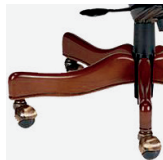

Side Chair

Height	38½"
Width	27"
Depth	29¾"
Arm height	26"-31"
Seat height	26"
Seat width	19½"
Seat depth	19½"

FEATURES & OPTIONS

- Available in high-back, mid-back and side chair
- Three upholstery details: vertical stitching, horizontal stitching and button detailing
- Fully upholstered rolled arms
- Waterfall front edge
- Swivel, pneumatic height, knee tilt, and tilt tension
- 5-prong base with curved or radius hard wood base cap
- Antique English hooded-ball casters

DETAILS

Vertical Stitching

Horizontal Stitching

Button Detailing

Radius End Base Cap

Curved End Base Cap

Antique English Hooded-Ball Casters