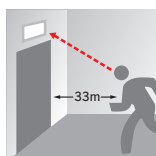

Emergency lighting

In compliance with EN 1838 European standard

SA emergency operation

The system is always on to show directions and emergency exits and as general illumination.

SE emergency operation

The system functions only in emergency conditions, beginning to operate in the event of power supply failure.

Rest mode

It permits deactivating the system for short periods. When power supply is started again, the emergency system resumes its functions too.

Inhibition mode

It permits deactivating the system for long inactivity periods. The emergency system needs manual restarting.