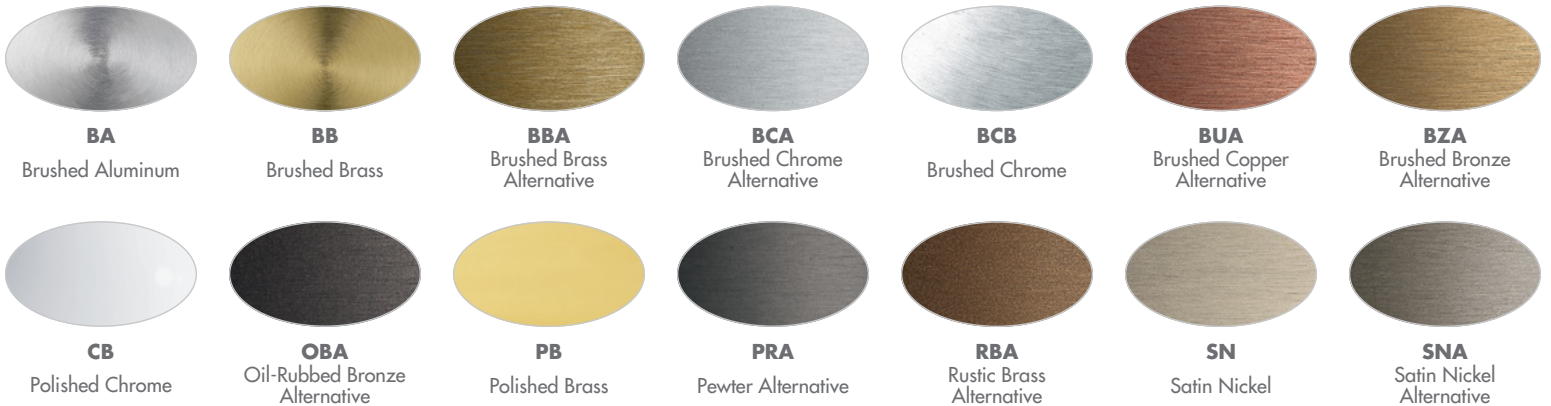

Metal Finishes (Premium)

| | | |
|---------------------------------------|--|-------------------------------------|
| BA Brushed Aluminum | BUA Brushed Copper Alternative | PRA Pewter Alternative |
| BB Brushed Brass | BZA Brushed Bronze Alternative | RBA Rustic Brass Alternative |
| BBA Brushed Brass Alternative | CB Polished Chrome | SN Satin Nickel |
| BCA Brushed Chrome Alternative | OBA Oil-Rubbed Bronze Alternative | SNA Satin Nickel Alternative |
| BCB Brushed Chrome | PB Polished Brass | |

D DIFFUSER OPTION

Diffuser is matte white acrylic unless ABA option is selected

- ABA** Hand Painted Alabaster Alternative

E OPTIONS (Multiple Selections Allowed)

⚠️ Option availability may be interdependent with Voltage, Source or Other Options

Relative Scale Drawing

Specify color code when ordering. For accurate color matching, individual paint and finish samples are [available upon request](#). For additional information see VisaLighting.com/materials-finishes

Painted Finishes (Standard)

Metal Finishes (Premium)

This document contains information which is the property of Visa Lighting, and may not, in whole or in part, be duplicated, disclosed, or used for design or manufacturing purposes without the prior written permission of Visa Lighting. ©Visa Lighting. Design Modification Rights Reserved.