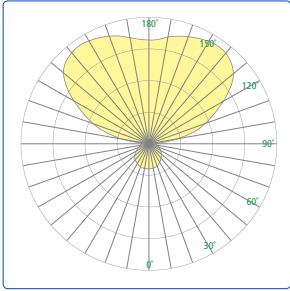

DIMENSIONS

W = Width OAH = Overall Height
X = Body Height NBS = Nominal Bowl Size

OAH is the distance (in inches) from the bottom of the fixture to the ceiling plane. Example - OAH(36) indicates an overall fixture height of 36"

AF Option

XPS

ETL Listed

5 Year Warranty

CP4150 – OLYMPIA™
26" Bowl, Stem Suspension

Photometrics

Technical Information

- Uplight and bowl light separated for optical performance and wired for discrete operation
- High power factor electronic ballast
- Fluorescent wide reflector is standard; optional batwing distribution
- Easy tool-less bowl cleaning
- Mounts to standard electrical junction box (by others) with provided hardware for sloped ceiling up to 45 degrees from horizontal
- Spun metal trim
- Thermally formed 1/8" thick white acrylic diffuser with matte finish
 - ◆ UV stable
 - ◆ UL-94 HB Flame Class rated
- No VOC powder coat paint finish; Low VOC clear coat on metal finishes
- ETL listed for damp locations. Not suited for exterior applications