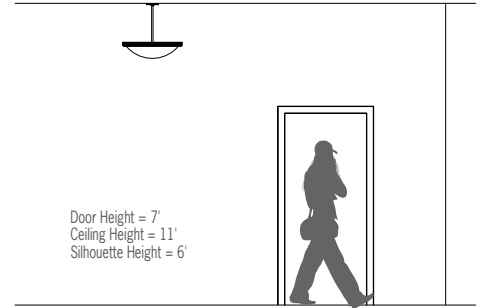

Relative Scale Drawing

Specify color code when ordering. For accurate color matching, individual paint and finish samples are [available upon request](#). For additional information see VisaLighting.com/materials-finishes