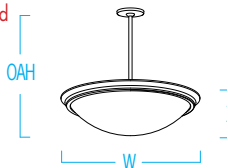

CP4150 – OLYMPIA™
26" Bowl, Stem Suspension

Type: Project:

VisaLighting.com/products/Olympia

Fill in shaded boxes using information listed below

Order Code: **CP4150**
MODEL

A SOURCE

B VOLTAGE

C FINISH

D DIFFUSER

E OPTION(S)

F OAH

This complete family includes pendants, flush mount ceiling units and wall sconces that showcase a refined, contemporary trim. The luminous acrylic and traditional detailing enhance a wide range of architectural settings and styles.

DIMENSIONS

W = Width OAH = Overall Height
X = Body Height NBS = Nominal Bowl Size

OAH is the distance (in inches) from the bottom of the fixture to the ceiling plane. Example - OAH(36) indicates an overall fixture height of 36"

F ⚠️ OAH must be specified

W	26"	(660 mm)
OAH	25"	(635 mm)
X	7"	(178 mm)
NBS	23x5"	(584x127 mm)

A SOURCE (Select one Uplight-Bodylight combination) **B VOLTAGE (Select one)**

MVOLT fixture accepts 120 through 277 input voltage

Fluorescent Sources	Voltage
4F39-2FCS40/22 Uplight - (4) 39w long twin tube, 2G11 base Bowl Light - (1) 40w and (1) 22w T5 Circular, 2GX13 base	Select MVOLT, 120V or 277V
4TF26-2FCS40/22 Uplight - (4) 26w triple, 4-pin GX24q-3 base Bowl Light - (1) 40w and (1) 22w T5 Circular, 2GX13 base	Select MVOLT, 120V, 277V or 347V
4TF32-2FCS40/22 Uplight - (4) 32w triple, 4-pin GX24q-3 base Bowl Light - (1) 40w and (1) 22w T5 Circular, 2GX13 base	
4TF42-2FCS40/22 Uplight - (4) 42w triple, 4-pin GX24q-4 base Bowl Light - (1) 40w and (1) 22w T5 Circular, 2GX13 base	

C FINISHES (Select one Trim Finish)

See page 2 for color chart

Powder Coat Painted Finishes (Standard)