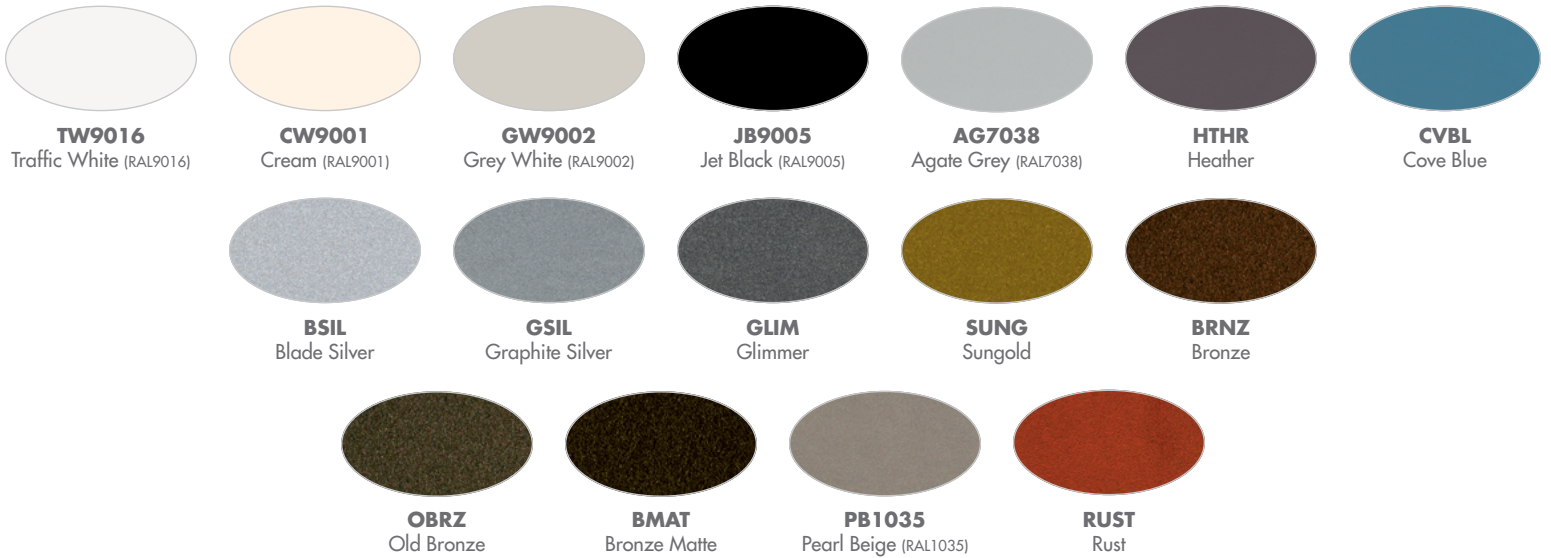

Painted Finishes (Standard)