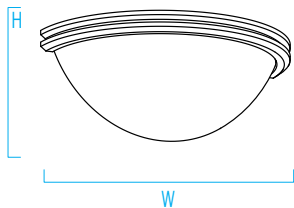

### DIMENSIONS

W = Width    H = Height    D = Depth    MC = Mounting Center

W	20-1/8"	(511 mm)
H	7-1/4"	(184 mm)
D	10"	(254 mm)
MC	3-1/4"	(83 mm)