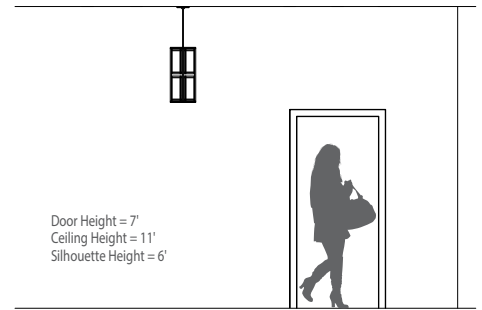

Relative Scale Drawing

Specify color code when ordering. For accurate color matching, individual paint and finish samples are [available upon request](#). For additional information see VisaLighting.com/materials-finishes

Painted Finishes (Standard)

TW9016 Traffic White (RAL9016)	CW9001 Cream (RAL9001)	GW9002 Grey White (RAL9002)	JB9005 Jet Black (RAL9005)	AG7038 Agate Grey (RAL7038)	HTHR Heather	CVBL Cove Blue
BSIL Blade Silver	GSIL Graphite Silver	GLIM Glimmer	SUNG Sungold	BRNZ Bronze		
OBRZ Old Bronze	BMAT Bronze Matte	PB1035 Pearl Beige (RAL1035)	RUST Rust			

Metal Finishes (Premium)

BA Brushed Aluminum	BB Brushed Brass	BBA Brushed Brass Alternative	BCA Brushed Chrome Alternative	BUA Brushed Copper Alternative
BZA Brushed Bronze Alternative	OBA Oil-Rubbed Bronze Alternative	PRA Pewter Alternative	RBA Rustic Brass Alternative	SNA Satin Nickel Alternative

This document contains information which is the property of Visa Lighting, and may not, in whole or in part, be duplicated, disclosed, or used for design or manufacturing purposes without the prior written permission of Visa Lighting. ©Visa Lighting. Design Modification Rights Reserved.