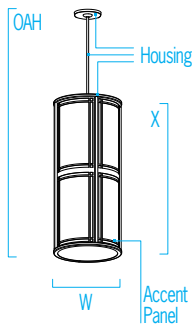

DIMENSIONS

W = Width OAH = Overall Height X = Body Height

OAH is the distance (in inches) from the bottom of the fixture to the ceiling plane. Example - OAH(192) indicates an overall fixture height of 192"

G ⚠ OAH must be specified

W	Standard OAH
11-1/8" (283 mm)	42" (1067 mm)

X
24-1/8" (613 mm)

LED

ETL Listed

5 Year Warranty

CP4900 – MIDLAND ARTS™

Photometrics