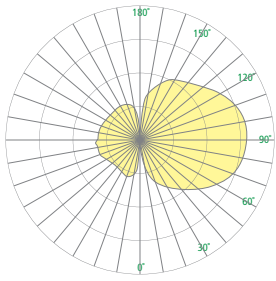

DIMENSIONS

W = Width OAH = Overall Height X = Body Height

OAH is the distance (in inches) from the bottom of the fixture to the ceiling plane. Example - OAH(192) indicates an overall fixture height of 192"

G ⚠ OAH must be specified

W	Standard OAH
11-1/8" (283 mm)	42" (1067 mm)

X
24-1/8" (613 mm)

LED

ETL Listed

5 Year Warranty

CP4900 – MIDLAND ARTS™

Photometrics