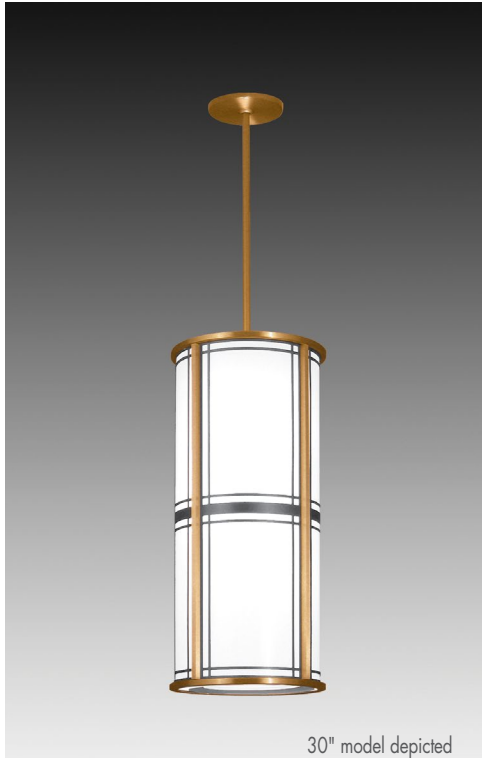

CP4900 – MIDLAND ARTS™

Type: Project:

VisaLighting.com/products/Midland-Arts

Fill in shaded boxes using information listed below

Order Code: **CP4900** MODEL -

A BODY LIGHT **B** VOLTAGE **C** OPTIONAL DOWNLIGHT **D** HOUSING **E** ACCENT PANEL **F** OPTION(S) **G** OAH

Finishes

30" model depicted

The Midland Arts family features an iconic design that exhibits a clean, architectural look. Available in 16 standard paint finish choices or alternative metal finishes.

A SOURCE (Select one) B VOLTAGE (Select one)

MVOLT fixture accepts 120 through 277 input voltage

Sources		Voltage
4F39	39w long twin tube, 2G11 base, FLR	Select MVOLT , 120V or 277V
FBO24	24w T-8, U-lamp 1-5/8", medium bi-pin base, FLR	Select MVOLT , 120V or 277V
6N60	60w MAX A-19, medium screw base, INC	120V

C Optional Downlight SOURCE

Fixture bottom is solid if no downlight is specified

Source		Voltage
1T150PAR38	150w PAR38, medium base, halogen	Select 120V or 277V

(Fixture contains an integral step down transformer for 277V only)