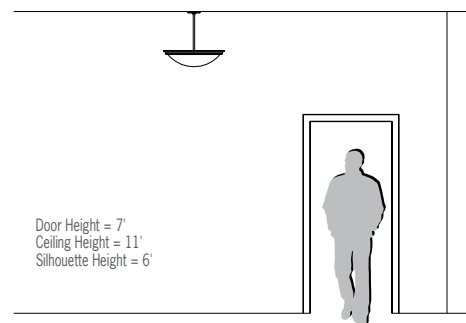

Relative Scale Drawing