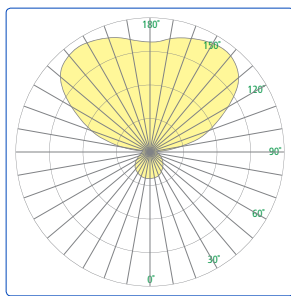

**DIMENSIONS**

W = Width      OAH = Overall Height  
X = Body Height      NBS = Nominal Bowl Size

OAH is the distance (in inches) from the bottom of the fixture to the ceiling plane. Example - OAH(36) indicates an overall fixture height of 36"

#### AF Option

#### Photometrics