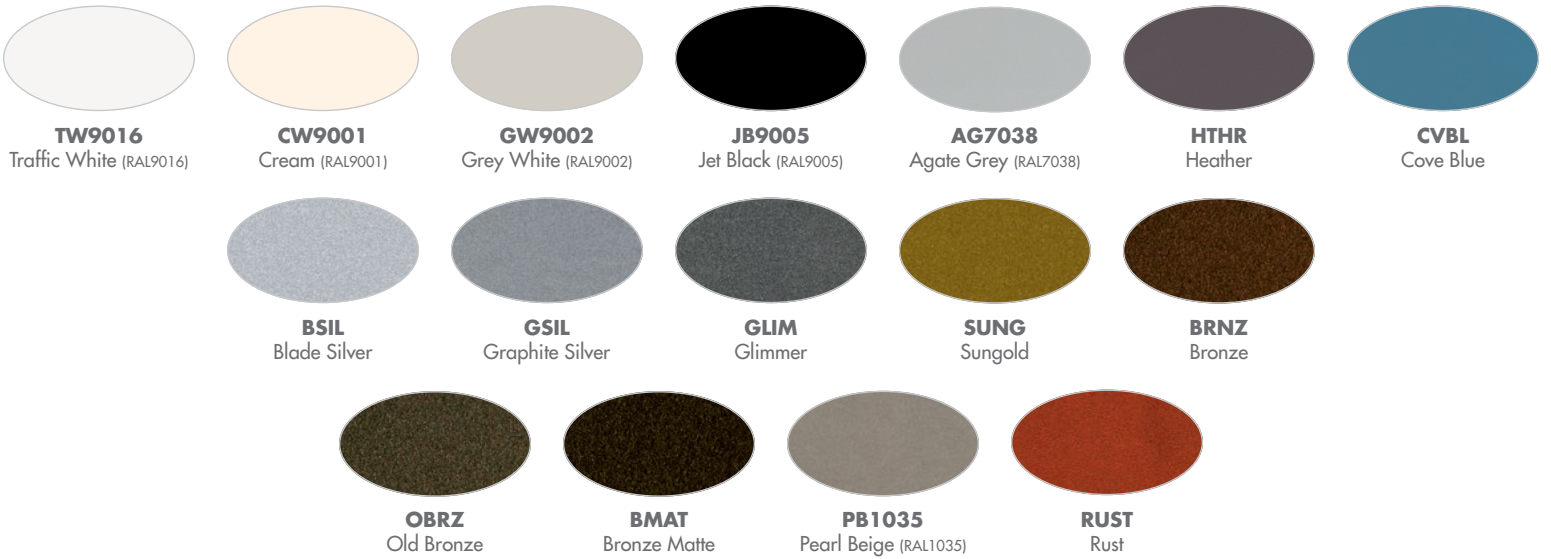

**C** FINISHES (Select one Trim Finish)

See page 3 for color chart

Powder Coat Painted Finishes (Standard)

<b>AG7038</b> Agate Grey	<b>CVBL</b> Cove Blue	<b>GW9002</b> Grey White	<b>PB1035</b> Pearl Beige
<b>BMAT</b> Bronze Matte	<b>CW9001</b> Cream White	<b>HTHR</b> Heather	<b>RUST</b> Rust
<b>BRNZ</b> Bronze	<b>GLIM</b> Glimmer	<b>JB9005</b> Jet Black	<b>SUNG</b> Sungold
<b>BSIL</b> Blade Silver	<b>GSIL</b> Graphite Silver	<b>OBRZ</b> Old Bronze	<b>TW9016</b> Traffic White

Metal Finishes (Premium)

<b>BA</b> Brushed Aluminum	<b>BUA</b> Brushed Copper Alternative	<b>PRA</b> Pewter Alternative
<b>BB</b> Brushed Brass	<b>BZA</b> Brushed Bronze Alternative	<b>RBA</b> Rustic Brass Alternative
<b>BBA</b> Brushed Brass Alternative	<b>CB</b> Polished Chrome	<b>SN</b> Satin Nickel
<b>BCA</b> Brushed Chrome Alternative	<b>OBA</b> Oil-Rubbed Bronze Alternative	<b>SNA</b> Satin Nickel Alternative
<b>BCB</b> Brushed Chrome	<b>PB</b> Polished Brass	

#### Relative Scale Drawing

**CP4210 – FAIRFAX™**  
27" Bowl, Stem Suspension

Specify color code when ordering. For accurate color matching, individual paint and finish samples are [available upon request](#)  
For additional information see [VisaLighting.com/materials-finishes](http://VisaLighting.com/materials-finishes)

**Painted Finishes (Standard)**

**Metal Finishes (Premium)**