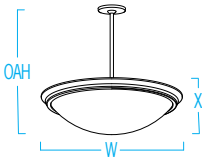

**A** SOURCE      **B** VOLTAGE      **C** FINISH      **D** DIFFUSER      **E** OPTION(S)      **F** OAH

35" Bowl Depicted

This complete family includes pendants, flush mount ceiling units, and wall sconces that boast an elegant, classic trim. The luminous acrylic and traditional detailing enhance a wide range of architectural settings and styles.

**DIMENSIONS**

W = Width      OAH = Overall Height  
X = Body Height      NBS = Nominal Bowl Size

OAH is the distance (in inches) from the bottom of the fixture to the ceiling plane. Example - OAH(36) indicates an overall fixture height of 36"

**F** **⚠** OAH must be specified

W 26-1/2" (673 mm)  
OAH 25" (635 mm)  
X 7" (178 mm)  
NBS 23x5" (584x127 mm)

**A** SOURCE (Select one Uplight-Bodylight combination) **B** VOLTAGE (Select one)

MVOLT fixture accepts 120 through 277 input voltage