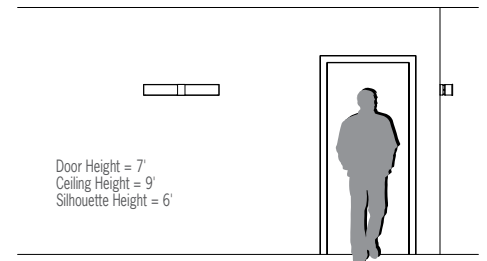

Relative Scale Drawing