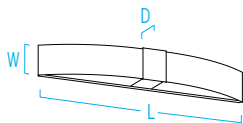

### DIMENSIONS

W = Width H = Height D = Depth MC = Mounting Center

Depth is measured from wall to front of fixture. Mounting Center is measured from the top of fixture to center of junction box

L	33"	(838 mm)
W	4-3/4"	(121 mm)
D	5-1/2"	(140 mm)
MC	2-3/8"	(60 mm)