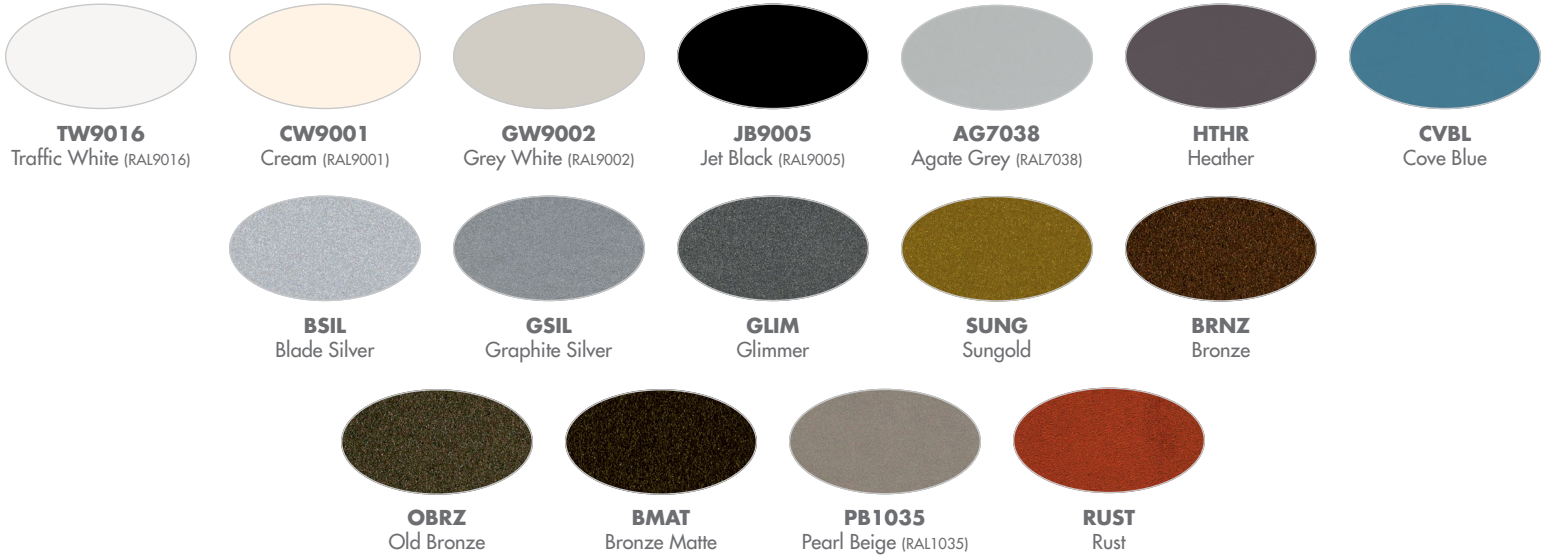

### **D** FINISHES (Select one)

See page 3 for color chart

#### Powder Coat Painted Finishes (Standard)

<b>AG7038</b> Agate Grey	<b>GLIM</b> Glimmer	<b>PB1035</b> Pearl Beige
<b>BMAT</b> Bronze Matte	<b>GSIL</b> Graphite Silver	<b>RUST</b> Rust
<b>BRNZ</b> Bronze	<b>GW9002</b> Grey White	<b>SUNG</b> Sungold
<b>BSIL</b> Blade Silver	<b>HTHR</b> Heather	<b>TW9016</b> Traffic White
<b>CVBL</b> Cove Blue	<b>JB9005</b> Jet Black	
<b>CW9001</b> Cream White	<b>OBRZ</b> Old Bronze	

**Relative Scale Drawing**

## Painted Finishes (Standard)