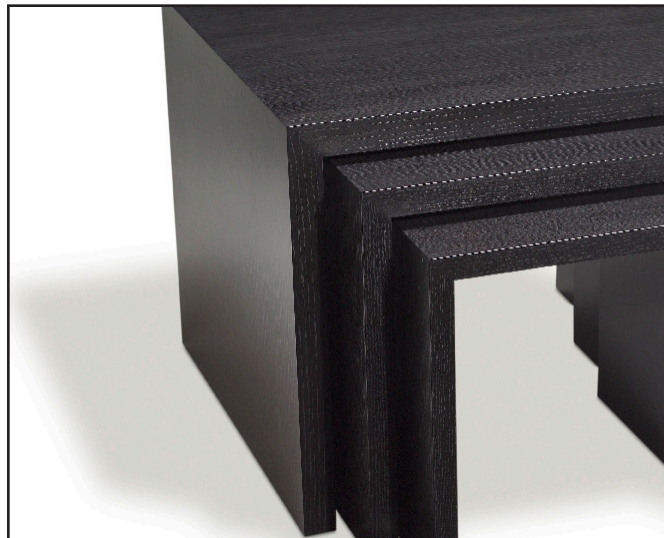

KIEL NESTING TABLES

mtd

Michael Trayler Designs Ltd.

KIEL NESTING TABLES

VISTA COLLECTION

LARGE TABLE: 24 1/2W X 24 1/2D X 20H

MEDIUM TABLE: 20W X 20D X 18H

SMALL TABLE: 16W X 16D X 16H

SHOWN IN OAK

DARK CERUSED FINISH

DESIGNED BY MICHAEL TRAYLER

mtd

Michael Trayler Designs Ltd.