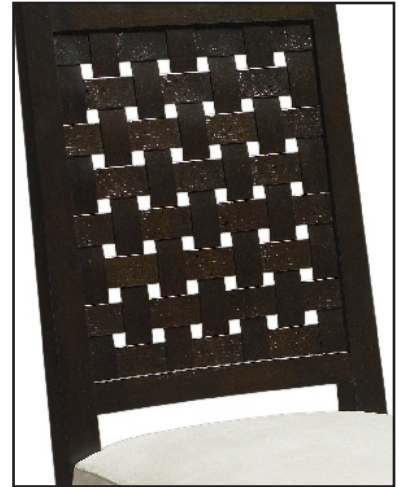

LEITH BAR STOOL

mtd

Michael Trayler Designs Ltd.

LEITH BAR STOOL

HAVEN COLLECTION

18 3/4W X 23D X 48 1/4H

SEAT: 25H (BASED ON A 36" COUNTER HEIGHT)

ALSO AVAILABLE:

18 3/4W X 23D X 53 1/4H

SEAT: 30H (BASED ON A 42" COUNTER HEIGHT)

SHOWN IN WALNUT

TWILIGHT WALNUT FINISH

DESIGNED BY MICHAEL TRAYLER

SUGGESTED COORDINATING PIECES:

LEITH CHAIRS

SUNDAY LOUNGE & OTTOMAN