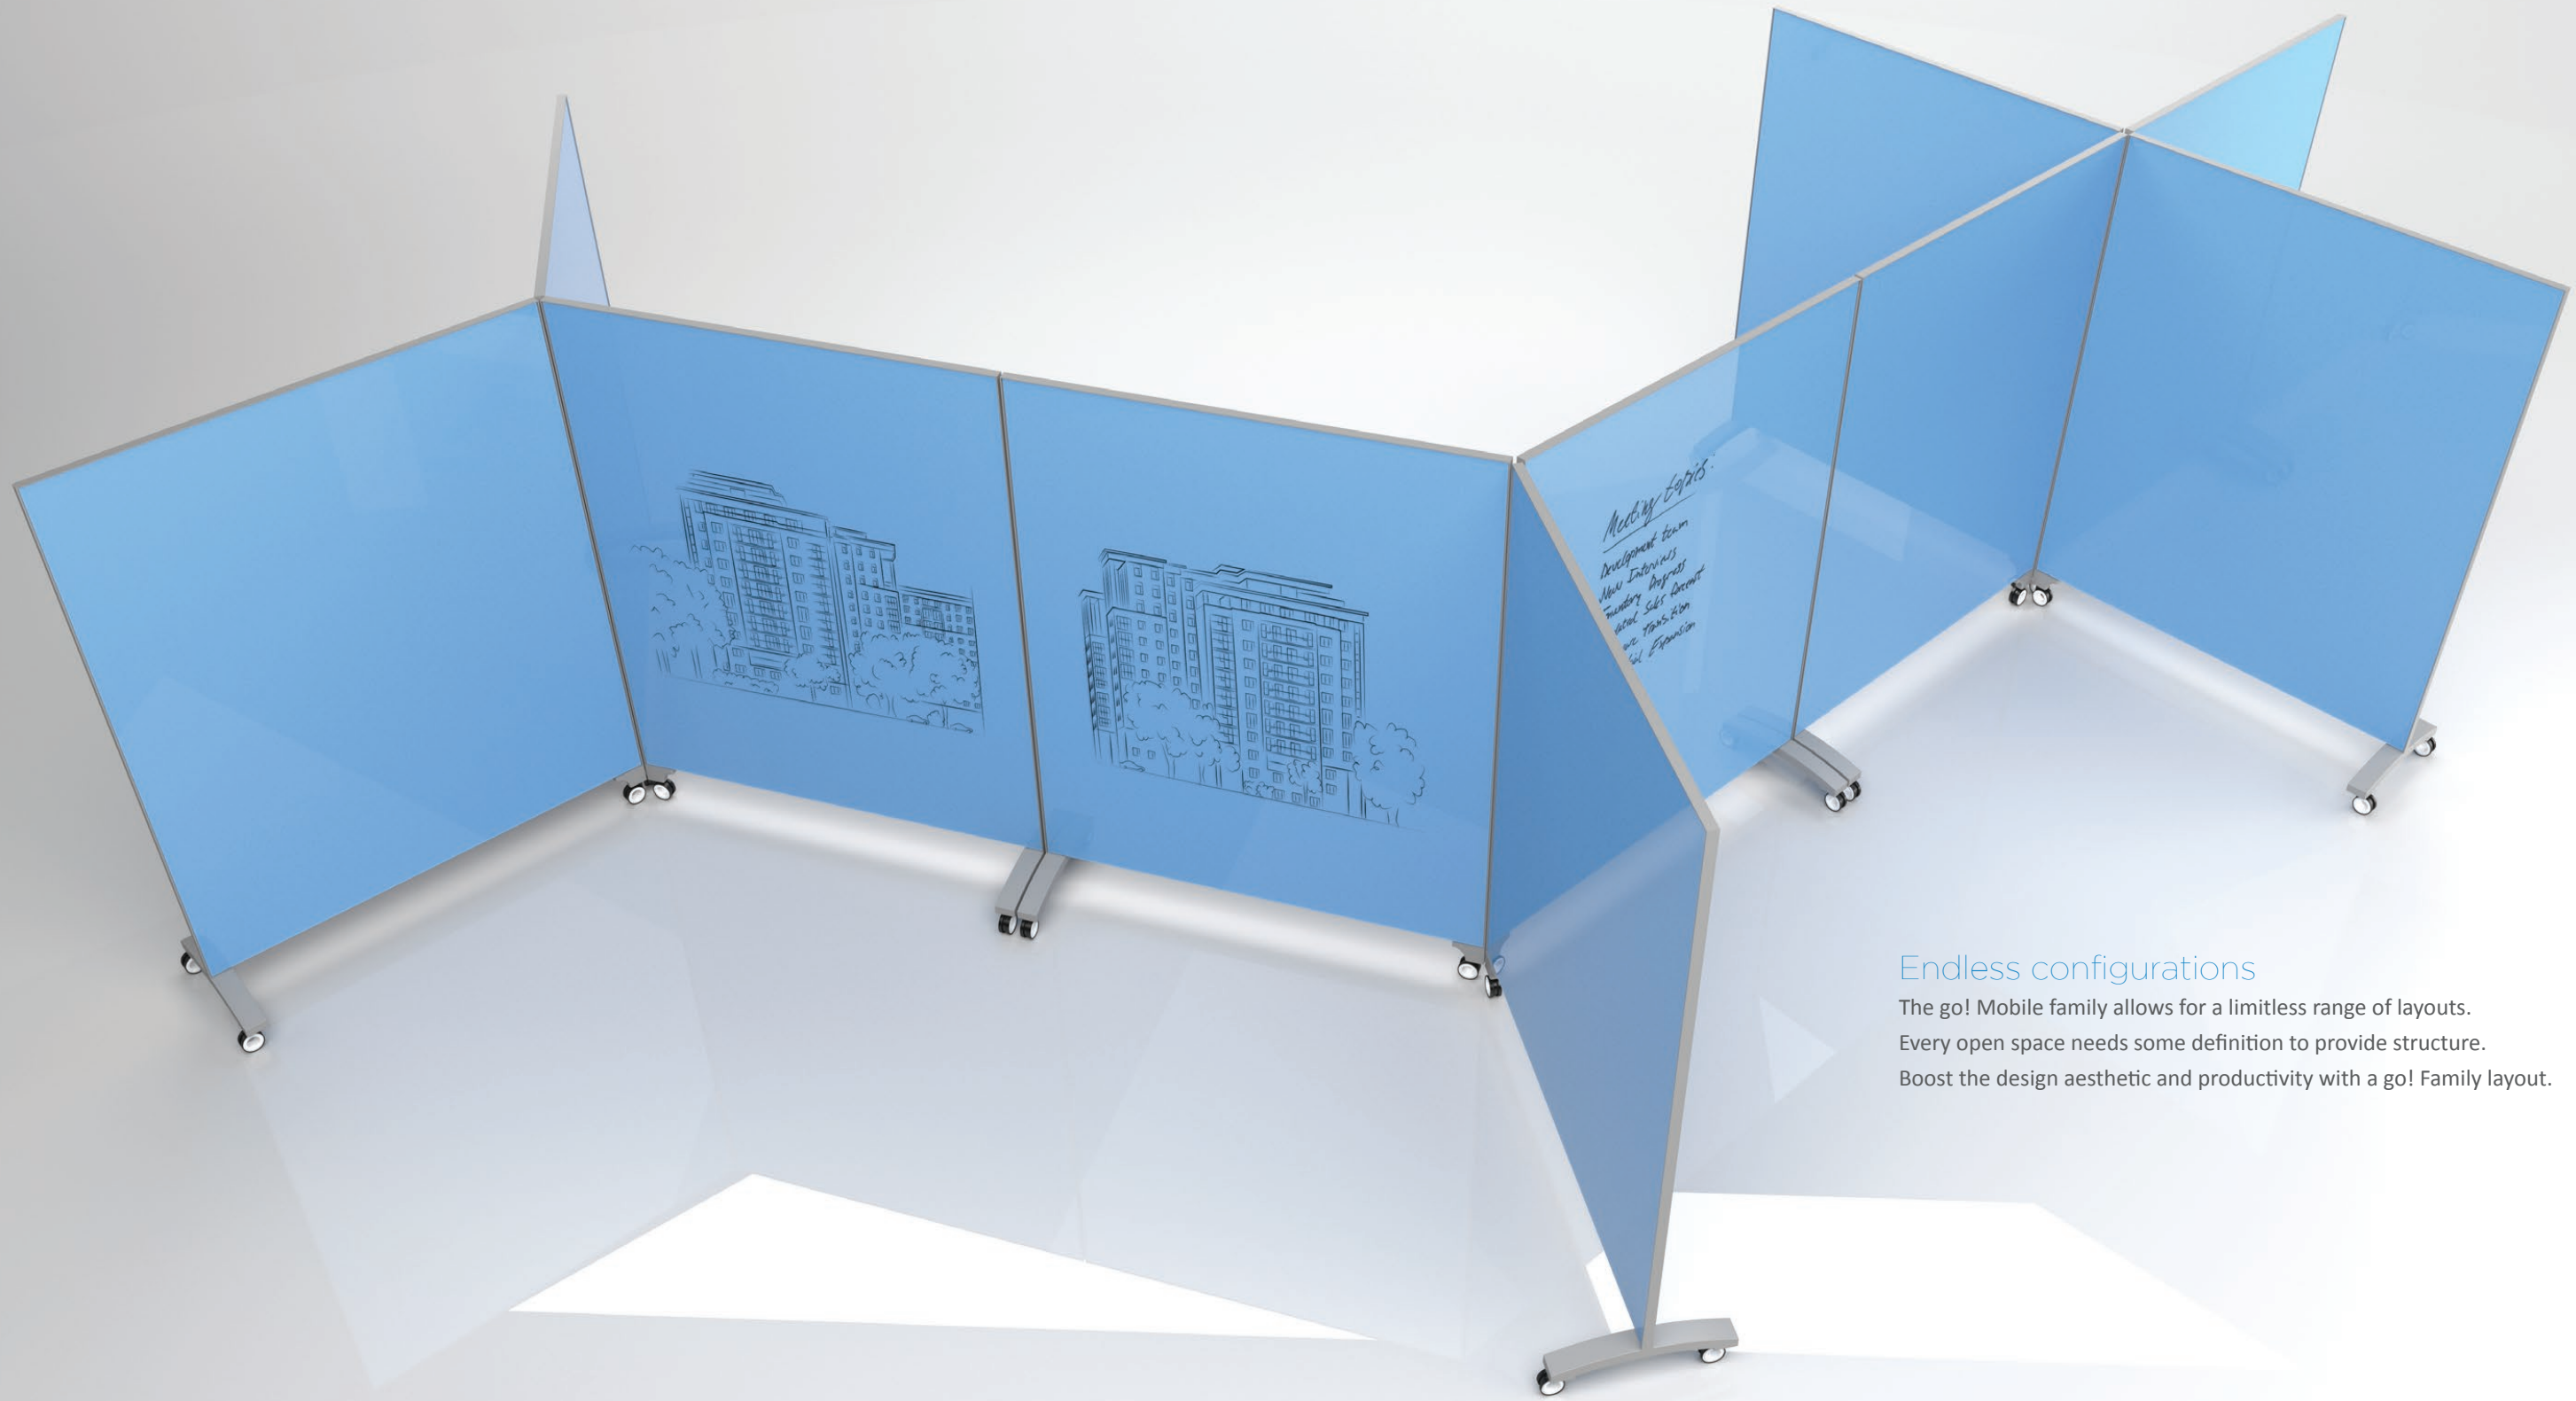

Let's go!

go! Mobile combines the Clarus commitment to glass excellence with rigid steel construction resulting in a forward thinking architectural solution.

Personalize your go! Mobile with a splash of color by selecting from an unlimited number of Glassboard surface colors and printed designs, thirteen steel frame finishes and four caster shades. Ready, set, go!

INTERIOR DESIGN
BEST OF
YEAR 2013

Functional division

The open office is perfect for collaboration. Keep it open, while allowing for elegant space division with the go! three-wheel option.

Simple. Modular. Versatile.

Create a unique space with go! Hubs

With go! Hubs, any open environment can easily be upgraded to allow glass writing surfaces throughout a workspace. Simply roll your go! Mobiles into place, set with go! Hubs and get to work!

go! Hubs

Y Hub

X Hub

I Hub

L Hub

T Hub

Endless configurations

The go! Mobile family allows for a limitless range of layouts. Every open space needs some definition to provide structure. Boost the design aesthetic and productivity with a go! Family layout.