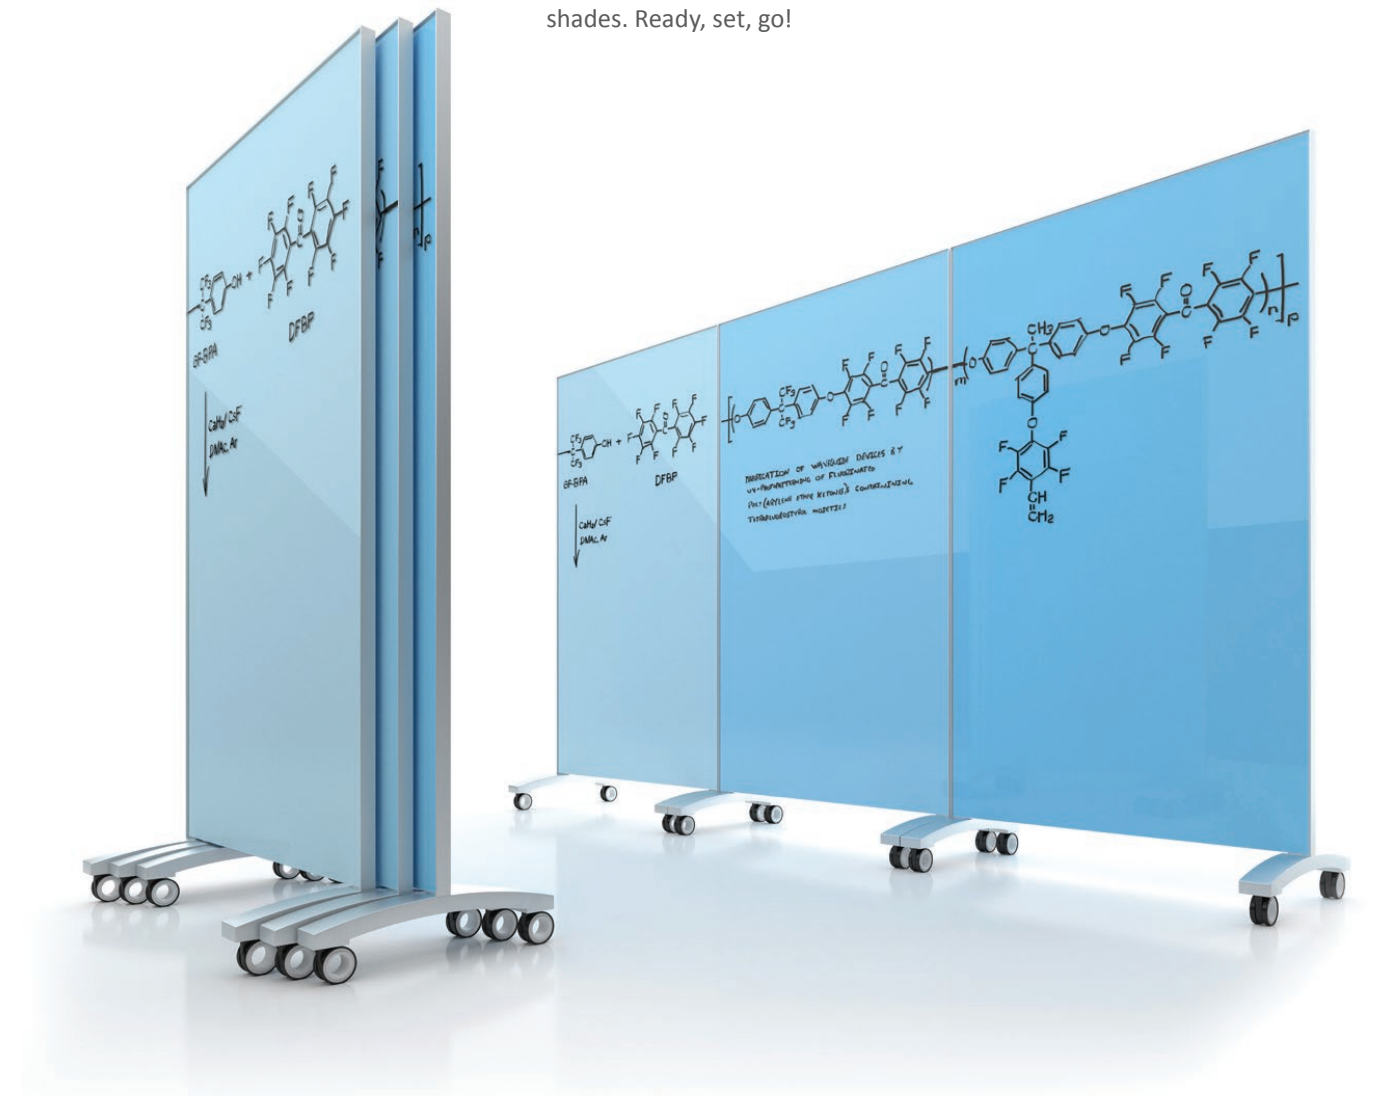

Let's go!

go! Mobile combines the Clarus commitment to glass excellence with rigid steel construction resulting in a forward thinking architectural solution.

Personalize your go! Mobile with a splash of color by selecting from an unlimited number of Glassboard surface colors and printed designs, thirteen steel frame finishes and four caster shades. Ready, set, go!

Clarus quality, your style

Designer Dony Dawson intended go! to be your perfect glass canvas. Every go! Mobile is handcrafted in the USA using thoughtfully selected, premium materials to create a glass writing surface worthy of your best ideas.

Create a unique space with go! Hubs

With go! Hubs, any open environment can easily be upgraded to allow glass writing surfaces throughout a workspace. Simply roll your go! Mobiles into place, set with go! Hubs and get to work!