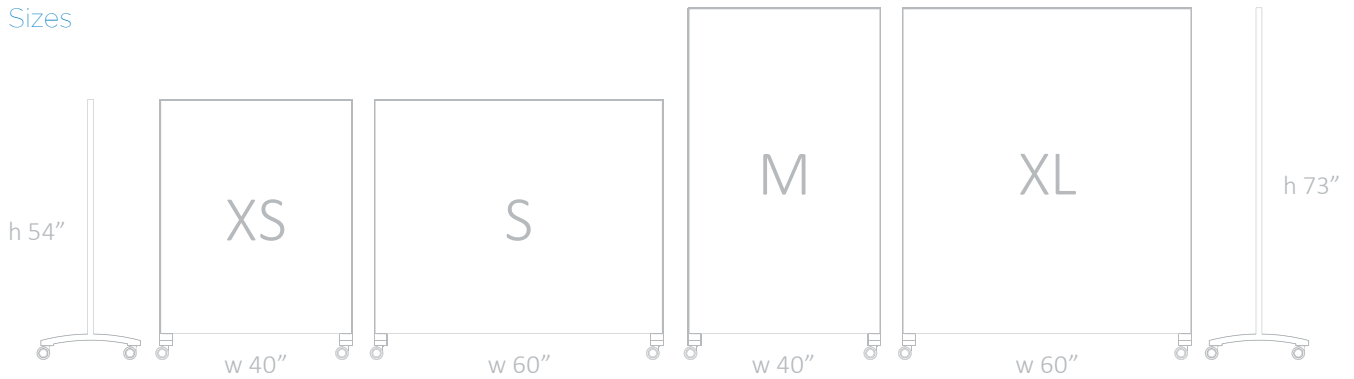

go! FAMILY SPECIFICATIONS

go! can be customized to fit your space and your needs with a variety of glass & frame finishes, caster colors and sizes.

Sizes