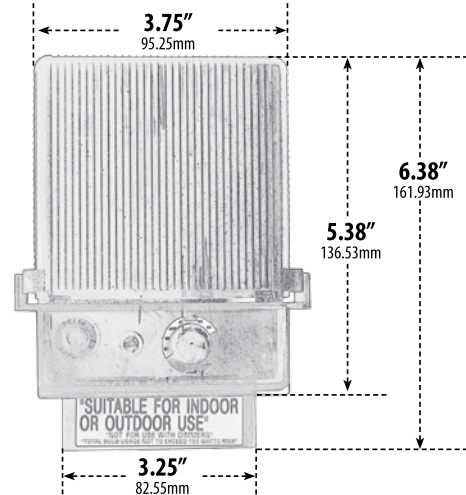

LVT150

LOW VOLTAGE TRANSFORMER

- ▶ **Material:** Powder Coated Cast Aluminum
- ▶ **Manual Photo Cell and Timer**
- ▶ **Wattage:** 150W
- ▶ **Primary Voltage:** 120V
- ▶ **Secondary Voltage:** 12V
- ▶ **Terminals:** One Tap (1 x 150W)
- ▶ **Wiring:** 6FT. Power Cord Included
- ▶ **Suitable Only for Outdoor Use**
- ▶ **Available Color:** Black
- ▶ **UL Listed**

Overall Dimensions:
6.38"H x 3.75"W x 3.61"D

Weight: 6.6 lbs
Approximate Wire Length: 72 "
Box Dimensions: 4.00"H x 7.00"W x 5.75"D

DABMAR
LIGHTING

DABMAR LIGHTING INCORPORATED

2140 Eastman Ave . Oxnard, CA 93030 . 805.604.9090 . f: 805.604.9050 . www.dabmar.com