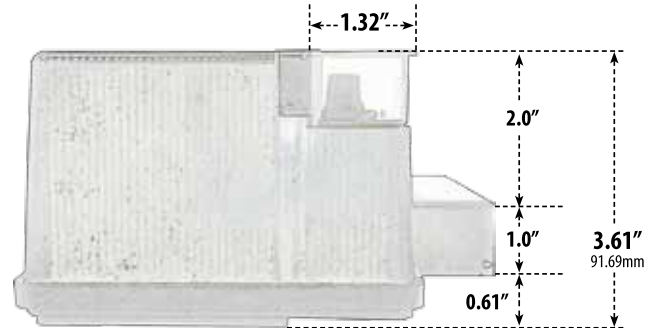

LVT150

LOW VOLTAGE TRANSFORMER

- ▶ **Material:** Powder Coated Cast Aluminum
- ▶ **Manual Photo Cell and Timer**
- ▶ **Wattage:** 150W
- ▶ **Primary Voltage:** 120V
- ▶ **Secondary Voltage:** 12V
- ▶ **Terminals:** One Tap (1 x 150W)
- ▶ **Wiring:** 6FT. Power Cord Included
- ▶ **Suitable Only for Outdoor Use**
- ▶ **Available Color:** Black
- ▶ **UL Listed**

Overall Dimensions:
6.38"H x 3.75"W x 3.61"D

Weight: 6.6 lbs
Approximate Wire Length: 72 "
Box Dimensions: 4.00"H x 7.00"W x 5.75"D

DABMAR
LIGHTING

DABMAR LIGHTING INCORPORATED

2140 Eastman Ave . Oxnard, CA 93030 . 805.604.9090 . f: 805.604.9050 . www.dabmar.com