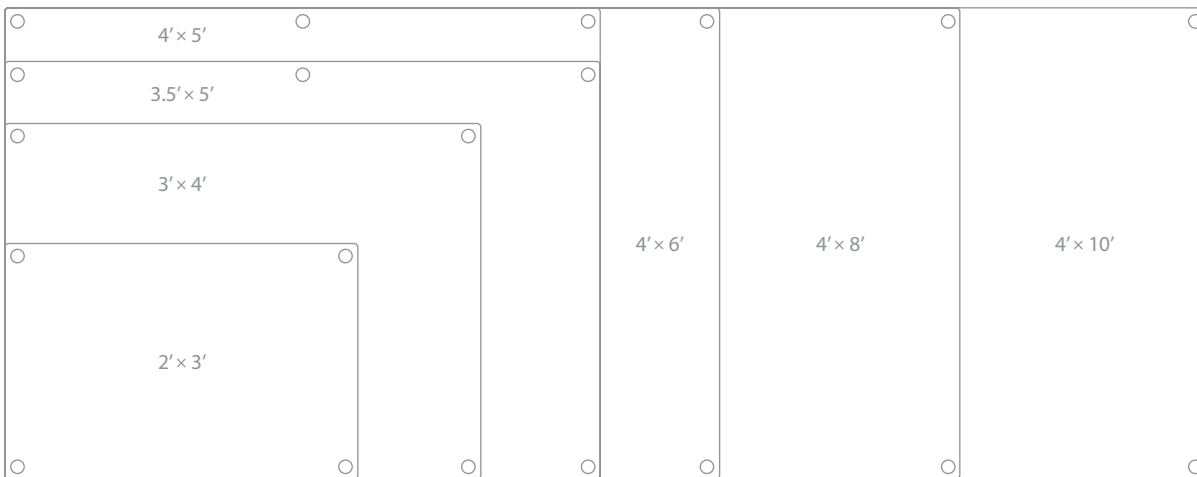

FULLY CUSTOMIZABLE

- ColorDrop print technology – a proprietary printing system exclusively by Clarus
- Any size up to 72" x 144"
- Custom shapes and colors
- Available in Magnetic
- All Clarus stand-off mounting hardware included
- Made with eco-friendly and recyclable materials

WE LOVE CUSTOM SIZES – ALWAYS AVAILABLE AT NO EXTRA CHARGE. OUR STANDARD SIZES ARE BELOW: