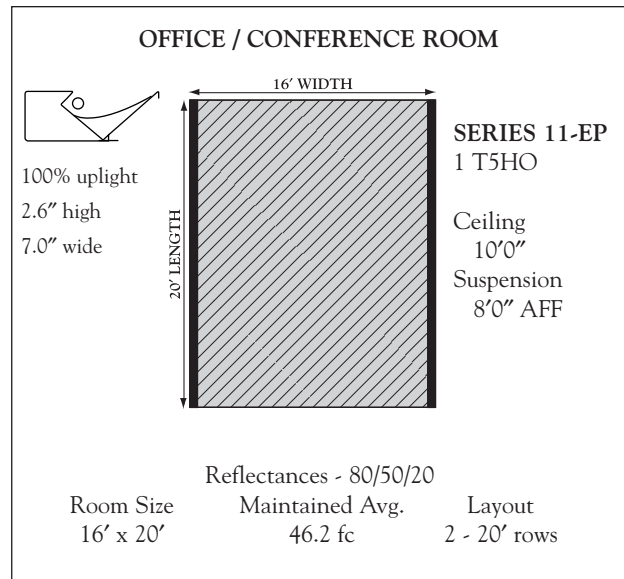

EXCELLENT PERFORMANCE