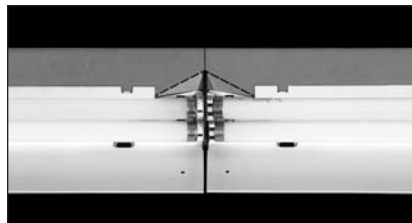

- Shadow-Free Illumination
- High Performance Optics
- Affordable Design
- Available in 3', 4', and 8' lengths

New to Series 11 is a Low Profile design for today's smaller architectural coves. Accommodating 1 or 2 T5 or T5HO lamps, the Series 11LP uses the same 96% reflective white paint, or specular material to deliver outstanding performance. The standard Series 11 accommodates 1 or 2 T5, T5HO or T8 lamps.

EXCELLENT PERFORMANCE

LAMPING

Series 11 is available with 1 or 2 lamp T5, T5HO, or T8 lamps.

Series 11LP is available with 1 or 2 lamp T5, T5HO.

NO SOCKET SHADOWS

Unique optics direct light behind the lamp sockets, thus eliminating shadows.

OPTIONAL CORNER HARNESS

An optional harness connects fixtures at corners to minimize feeds.