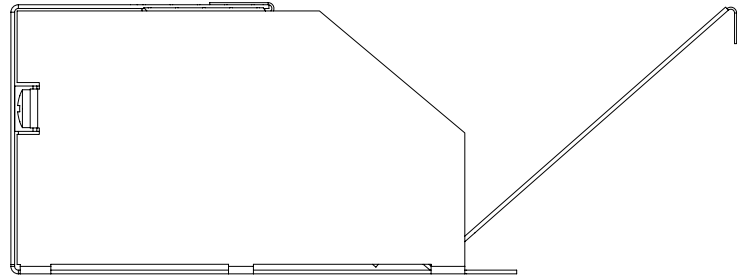

- Shadow-Free Illumination
- High Performance Optics
- Affordable Design
- Available in 3', 4', and 8' lengths

New to Series 11 is a Low Profile design for today's smaller architectural coves. Accommodating 1 or 2 T5 or T5HO lamps, the Series 11LP uses the same 96% reflective white paint, or specular material to deliver outstanding performance. The standard Series 11 accommodates 1 or 2 T5, T5HO or T8 lamps.

EXCELLENT PERFORMANCE

LAMPING

Series 11 is available with 1 or 2 lamp T5, T5HO, or T8 lamps.

Series 11LP is available with 1 or 2 lamp T5, T5HO.

NO SOCKET SHADOWS

Unique optics direct light behind the lamp sockets, thus eliminating shadows.