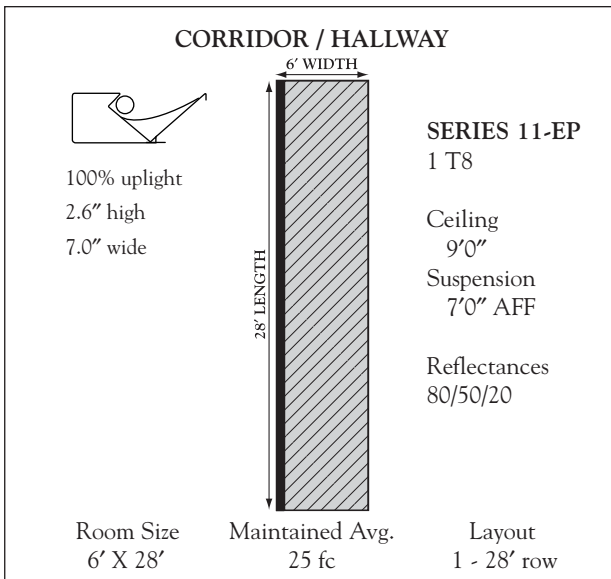

EXCELLENT PERFORMANCE